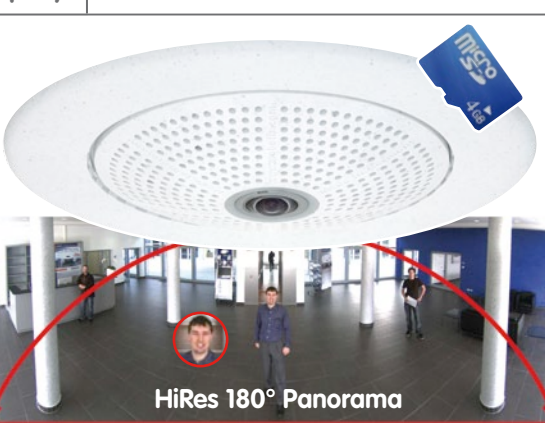

MOBOTIX offers a premium software package free of charge for every application:

MxControlCenter:

- Professional video management
- Supports unlimited number of cameras
- Cost-efficient video wall solution

MxEasy:

- Perfect all-in-one solution
- Supports up to 16 MOBOTIX cameras
- Easy installation and ready-to-go in a snap

Reasons to choose MOBOTIX:

- World market leader of high-resolution IP video systems, Made in Germany
- Less cameras thanks to HiRes and the decentralized concept
- Complete solution including storage
- Weatherproof (-30 °C to 60 °C, -20 °F to 140 °F)
- No heating, no fans, no mechanical moving parts
- Minimum operating costs, simple and cost-efficient power supply via PoE
- No software and license costs - free updates included

Made in Germany