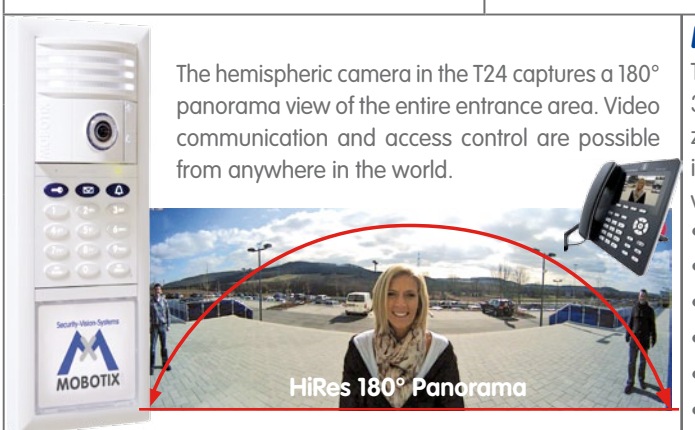

MOBOTIX offers a premium software package free of charge for every application:

MxControlCenter:

- Professional video management
- Supports unlimited number of cameras
- Cost-efficient video wall solution

MxEasy:

- Perfect all-in-one solution
- Supports up to 16 MOBOTIX cameras
- Easy installation and ready-to-go in a snap

Reasons to choose MOBOTIX:

- World market leader of high-resolution IP video systems, Made in Germany
- Less cameras thanks to HiRes and the decentralized concept
- Complete solution including storage
- Weatherproof (-30 °C to 60 °C, -20 °F to 140 °F)
- No heating, no fans, no mechanical moving parts
- Minimum operating costs, simple and cost-efficient power supply via PoE
- No software and license costs - free updates included

Made in Germany