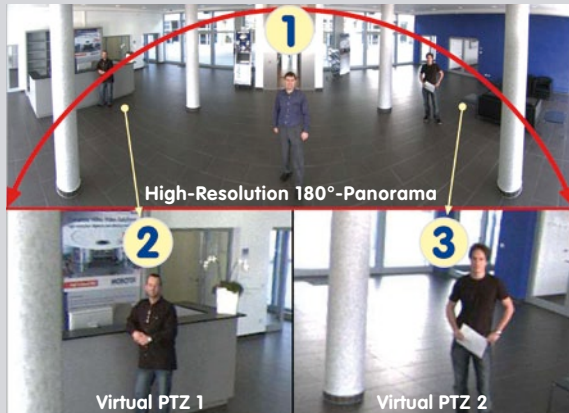

Virtual PTZ. Discreet Total Overview.

Pan. Tilt. Zoom. Ceiling mounted. 360° overview. Discreet. The difference? Nothing is lost. The complete overview is recorded. Independent of live image. Detailed research through playback. More than just one camera. The advantage? Nothing moves. Nothing can wear out. Flexible display. Single-PTZ. Quad-PTZ. Panorama. And even combined.