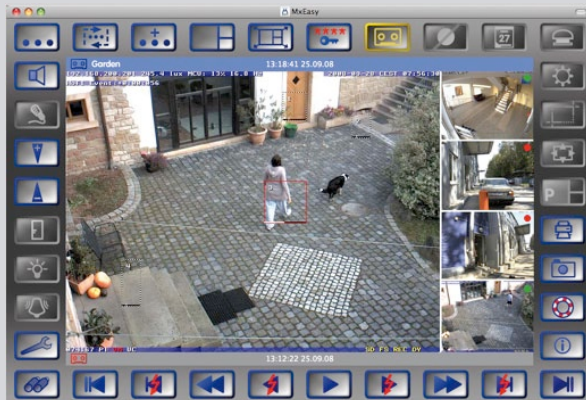

Remote Access. Efficient.

Secure. Direct to every camera. UMTS, 3G, WLAN, internet, local company network. Without using a PC. Telephone with Web-browser is sufficient. Efficient access. Even with slow connection. Through image scaling in the camera. Details through image enlargement of selected areas. While still continuously recording full Panorama image. Research and analysis without losing detail.

Virtual PTZ. Discreet Total Overview.

Pan. Tilt. Zoom. Ceiling mounted. 360° overview. Discreet. The difference? Nothing is lost. The complete overview is recorded. Independent of live image. Detailed research through playback. More than just one camera. The advantage? Nothing moves. Nothing can wear out. Flexible display. Single-PTZ. Quad-PTZ. Panorama. And even combined.

The Camera. Professional.

Indoors and outdoors. One housing. Weatherproof. UV-proof. IP65. MOBOTIX of course. Discreet design. Flexible installation. A network connection is enough. For data and power. Impressive with large speaker. Sensitive with integrated microphone. Audio recording included. Motion activated. Time activated. Event activated. Flexible of course.

The Installation. Easy.

Several cameras. Quick install. Click of a button. Intuitive. Free of charge.

Video Central. Professional.

Install cameras. Manage. Configurations exchangeable. Archive. Single cameras and groups. Time synchronized search. Post processing. Image post editing. Lens correction. Extracted image area enlargement. PTZ. Print. Display. Via multiple monitors. Alarm lists. Event export. Multi level layouts. Graphical building plans.