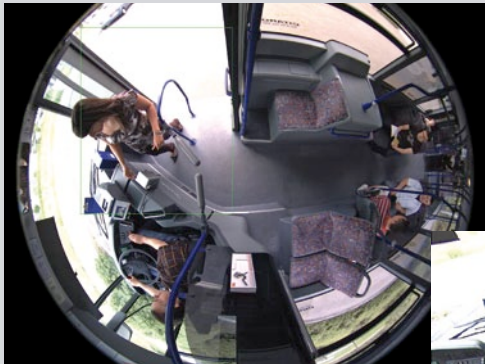

The Installation. Easy.

Several cameras. Quick install. Click of a button. Intuitive. Free of charge.

Video Central. Professional.

Install cameras. Manage. Configurations exchangeable. Archive. Single cameras and groups. Time synchronized search. Post processing. Image post editing. Lens correction. Extracted image area enlargement. PTZ. Print. Display. Via multiple monitors. Alarm lists. Event export. Multi level layouts. Graphical building plans.

Without Limits. Mobile.

Buses and trains. Overall view recorded. For every eventuality. Live focus view.

No Blind Spots. All In View.

Overview in Panorama. Focus on critical areas. All with one camera.

Cost Reductions Throughout The System.