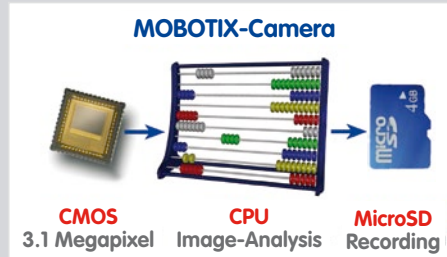

high-resolution 180°-Panorama

Hemispheric Optics. The Overview.

The lens? Tested. In nature. Over millions of years. The Fisheye. Specifically? Complete overview. Over 180°. No dead spots. Floor to ceiling. Wall as well. In high resolution. Megapixel. Our task? Correct the image for the viewer. To a Panoramic overview. Virtual PTZ for all details. Efficient. MOBOTIX of course.

A Fisheye Alone Is Not Enough.

The distorted image needs to be converted. On the PC. Software. The classic solution. High processing requirement allows only a few cameras. Additionally. Transporting high resolution raw images. Loads of data that overload the network. Unreliable. Video compression before the conversion degrades the image quality immensely. Not by MOBOTIX.

The MOBOTIX Solution. Efficient.

Everything takes place in the camera. Decentralized. Not on the PC. MOBOTIX of course. Creating a panorama? Uncompressed raw image. Rich in detail. Only the required image data leaves the camera. Geometric data compression of around 10:1 in camera. MxPEG video compression in camera improves system performance. Additionally dozens of cameras. Fluent streaming. Image is corrected without PC. Efficient of course.

3.1 Megapixel
CMOS

Image-Analysis
CPU

Recording
MicroSD

Recording. Stand-Alone.

Integrated. In every camera. Gigabytes in ring buffer. Without help of PC. Without software. Without network load. No moving parts. Pure digital in SD or USB flash. Stand alone. Or via NAS network storage. Up to terabyte. Image analysis controls frame rate. Starts and stops the recording. Records only the necessary information. Storage requirement minimal.