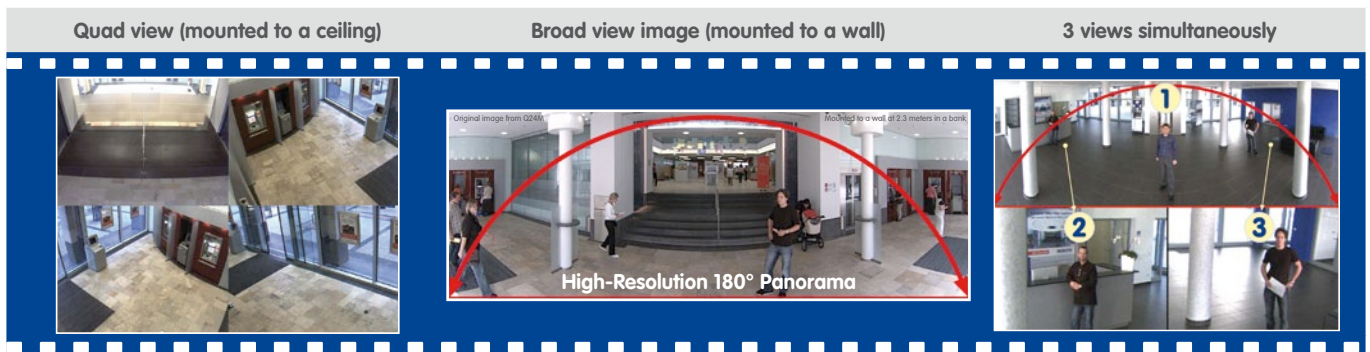

Technical information subject to change without notice.

Q24 Hemispheric		Available Accessories Q24 Hemispheric Camera	
Standard Housing MX-Q24M-Sec - Hemispherical allround view 360° - For wall and ceiling mounting - Robust and maintenance-free, without mechanically moving parts	Vandalism Housing MX-Q24M-Sec-Vandal - Stainless steel vandalism housing incl. lens protection - Polished, matt, powder-coated black	In-Ceiling-Set MX-OPT-IC - In-Ceiling set incl. mounting parts - Easy mounting from front 150 mm installation standard - Can be ordered with stainless steel cover (MX-OPT-IC-ESMA)	ExtIO Extension Module MX-ExtIO - Microphone/Speaker - PIR sensor for motion detection, temperature sensor 2 signal inputs, 2 signal outputs, 2 illuminated buttons

Q24 – Quad View

A Q24 can replace four cameras and simultaneously show images from 4 different angles on the monitor. Each of the four views has a virtual PTZ function, and can be adjusted separately. With the Q24, MOBOTIX yet again demonstrates the innovative power that makes the company a market leader for megapixel video security systems.