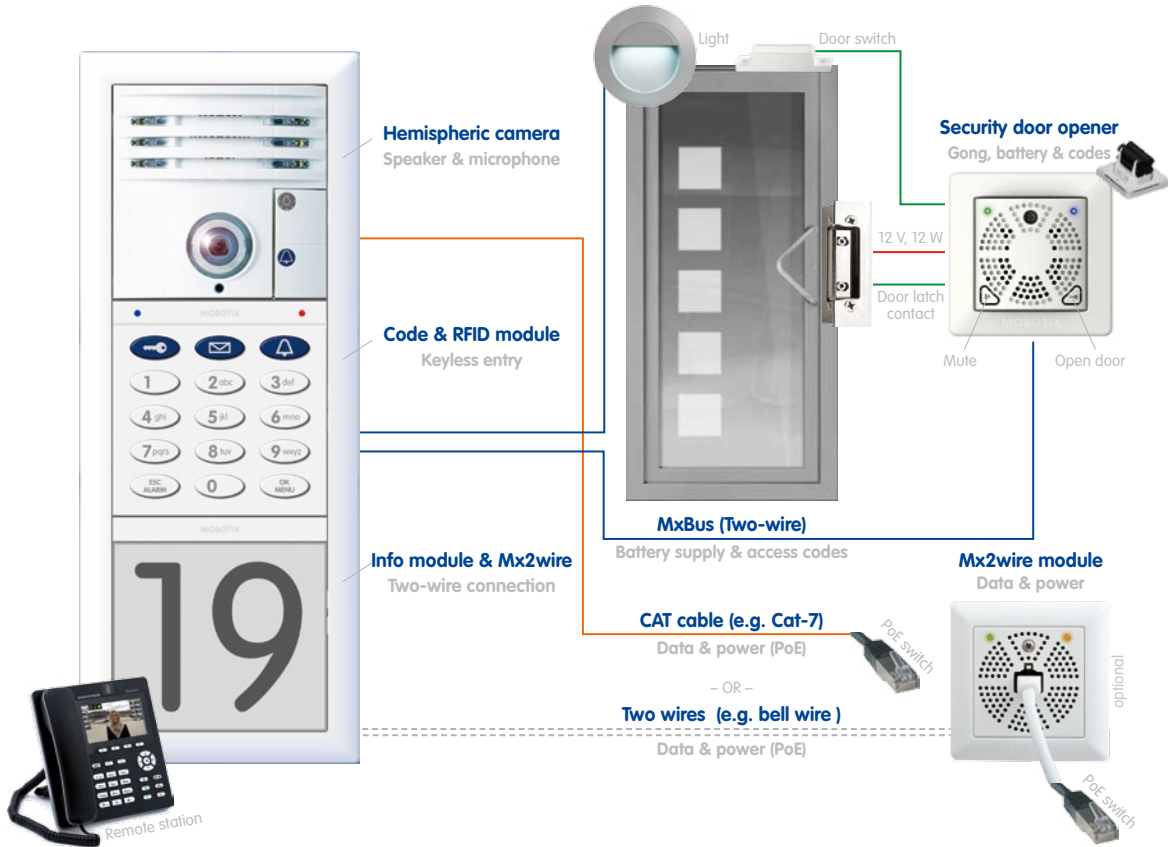

Hemispheric IP Video Door Station

Better Overview. Increased Security.

With the IP Video Door Station, MOBOTIX is introducing a new product line in the area of door communication and access control that supports the VoIP/SIP video telephone standard. The T24 records all events outside the house door with sound; automatically when the doorbell is rang, with movement in the image or upon triggering a contact.

... see separate brochure for building technology

Complete Panorama View For Superior Overview

The high-resolution Hemispheric door camera with 3.1 megapixel image sensor and internal MicroSD storage allows monitoring of the entire entrance area. Complete Panorama view from wall to wall and floor to ceiling.

Technical Specifications T24

The HiRes Video Company

MOBOTIX

T24 Modules				Available Colors
<p>T24M Hemispheric Camera</p>  <ul style="list-style-type: none"> Complete panorama view Speaker and microphone 2 function keys 	<p>Code & RFID Module</p>  <ul style="list-style-type: none"> Keyless Entry per Pin code or transponder Integrated messaging feature 	<p>Backlit Information Module</p>  <ul style="list-style-type: none"> Optional with Mx2wire unit (integrated) To connect the T24 via 2 bell wires (data and power) 	<p>Security Door Opener</p>  <ul style="list-style-type: none"> Integrated door gong Backup power supply with battery 2 buttons, 2 LEDs 2 signal inputs, 1 signal output 	<p>Colors</p>  <ul style="list-style-type: none"> Available in white, metallic silver, dark gray and amber Modern, discreet design