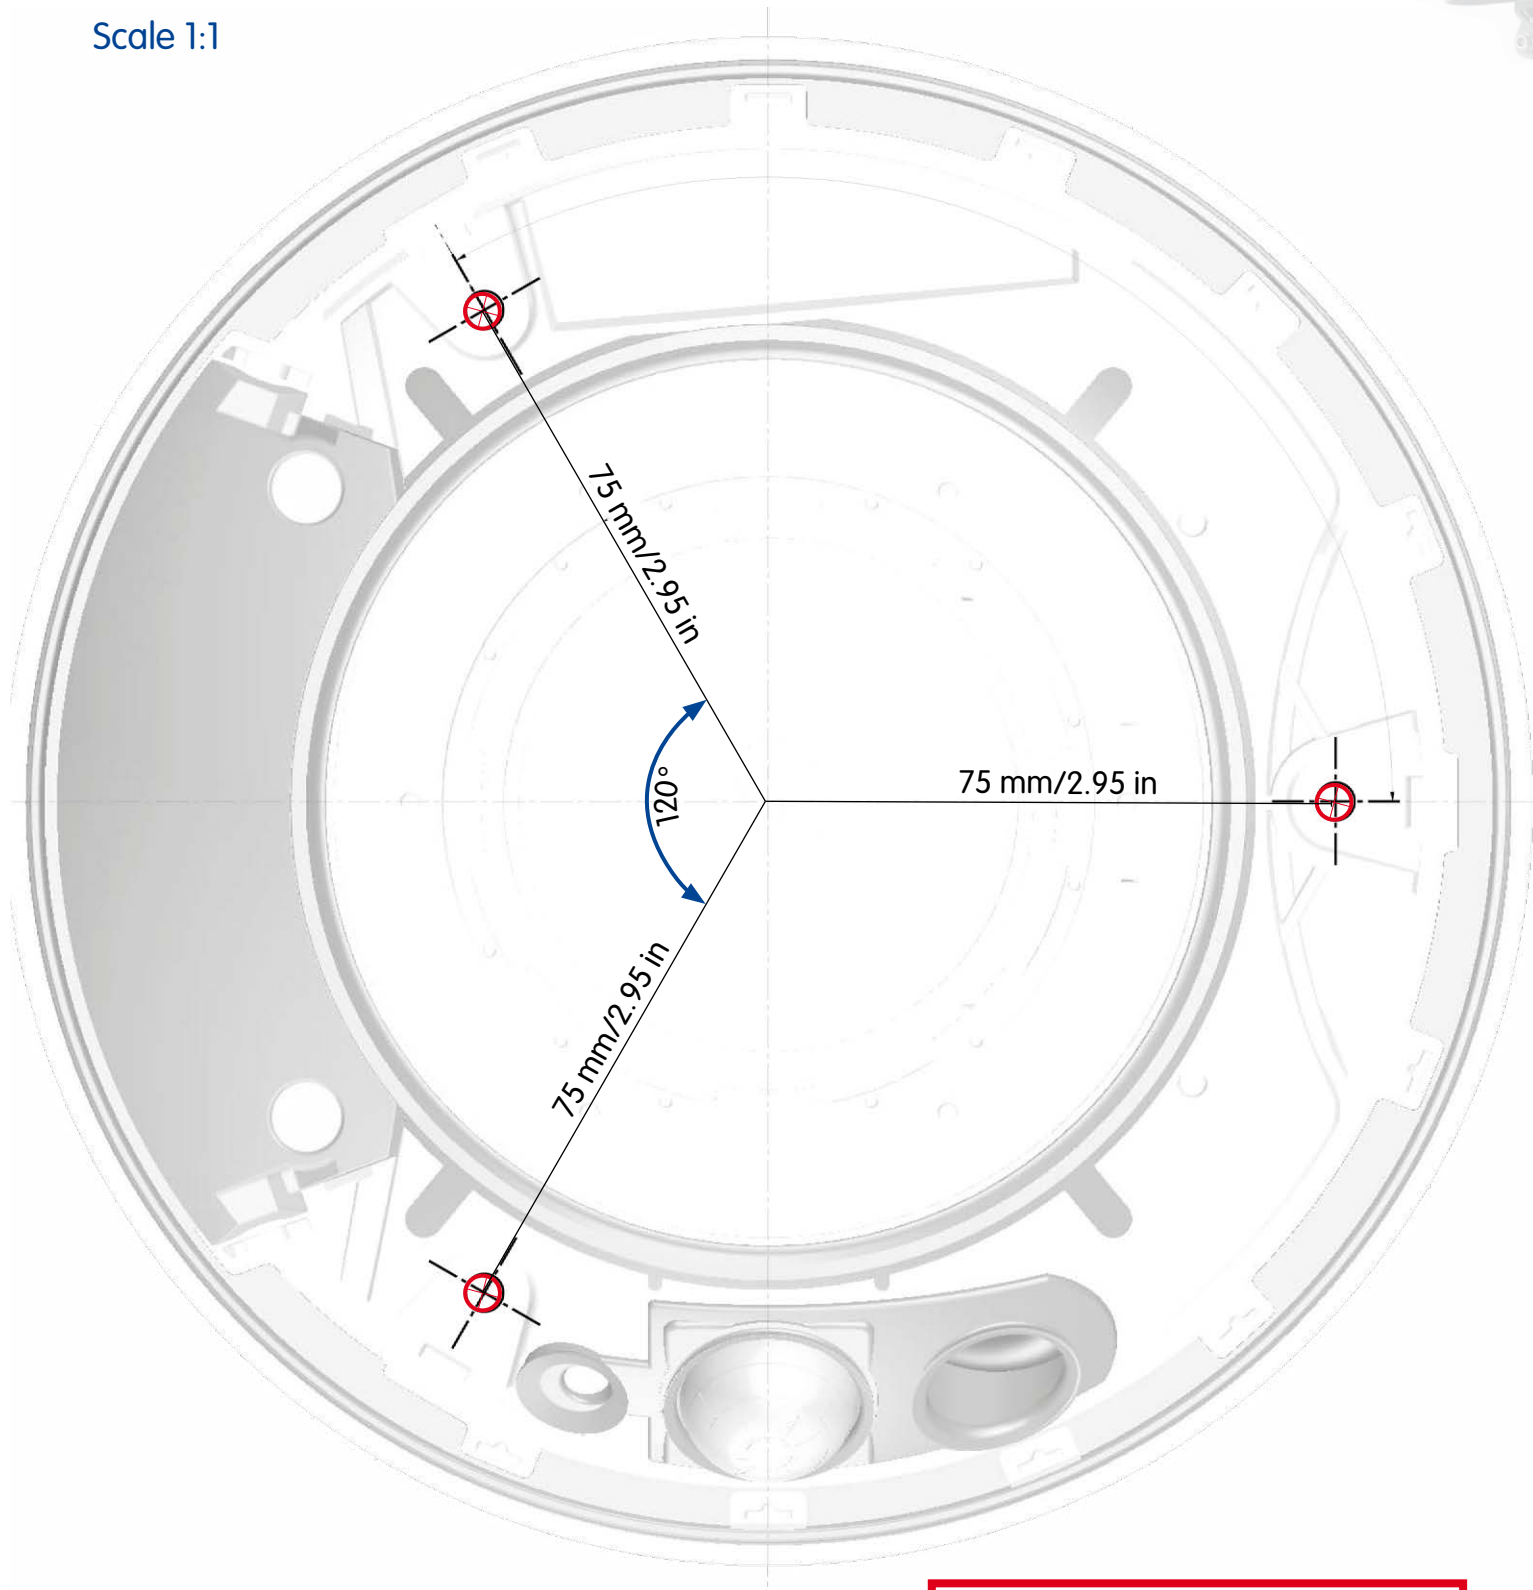

Drilling Template

D15Di DualDome

Scale 1:1

Security-Vision-Systems

⊗ Drill holes for mounting screws 4.5 mm diam.

**Always copy or
print at 100% of
original size!**

Drilling Template

D15 Outdoor Wall Mount

Scale 1:1

Security-Vision-Systems