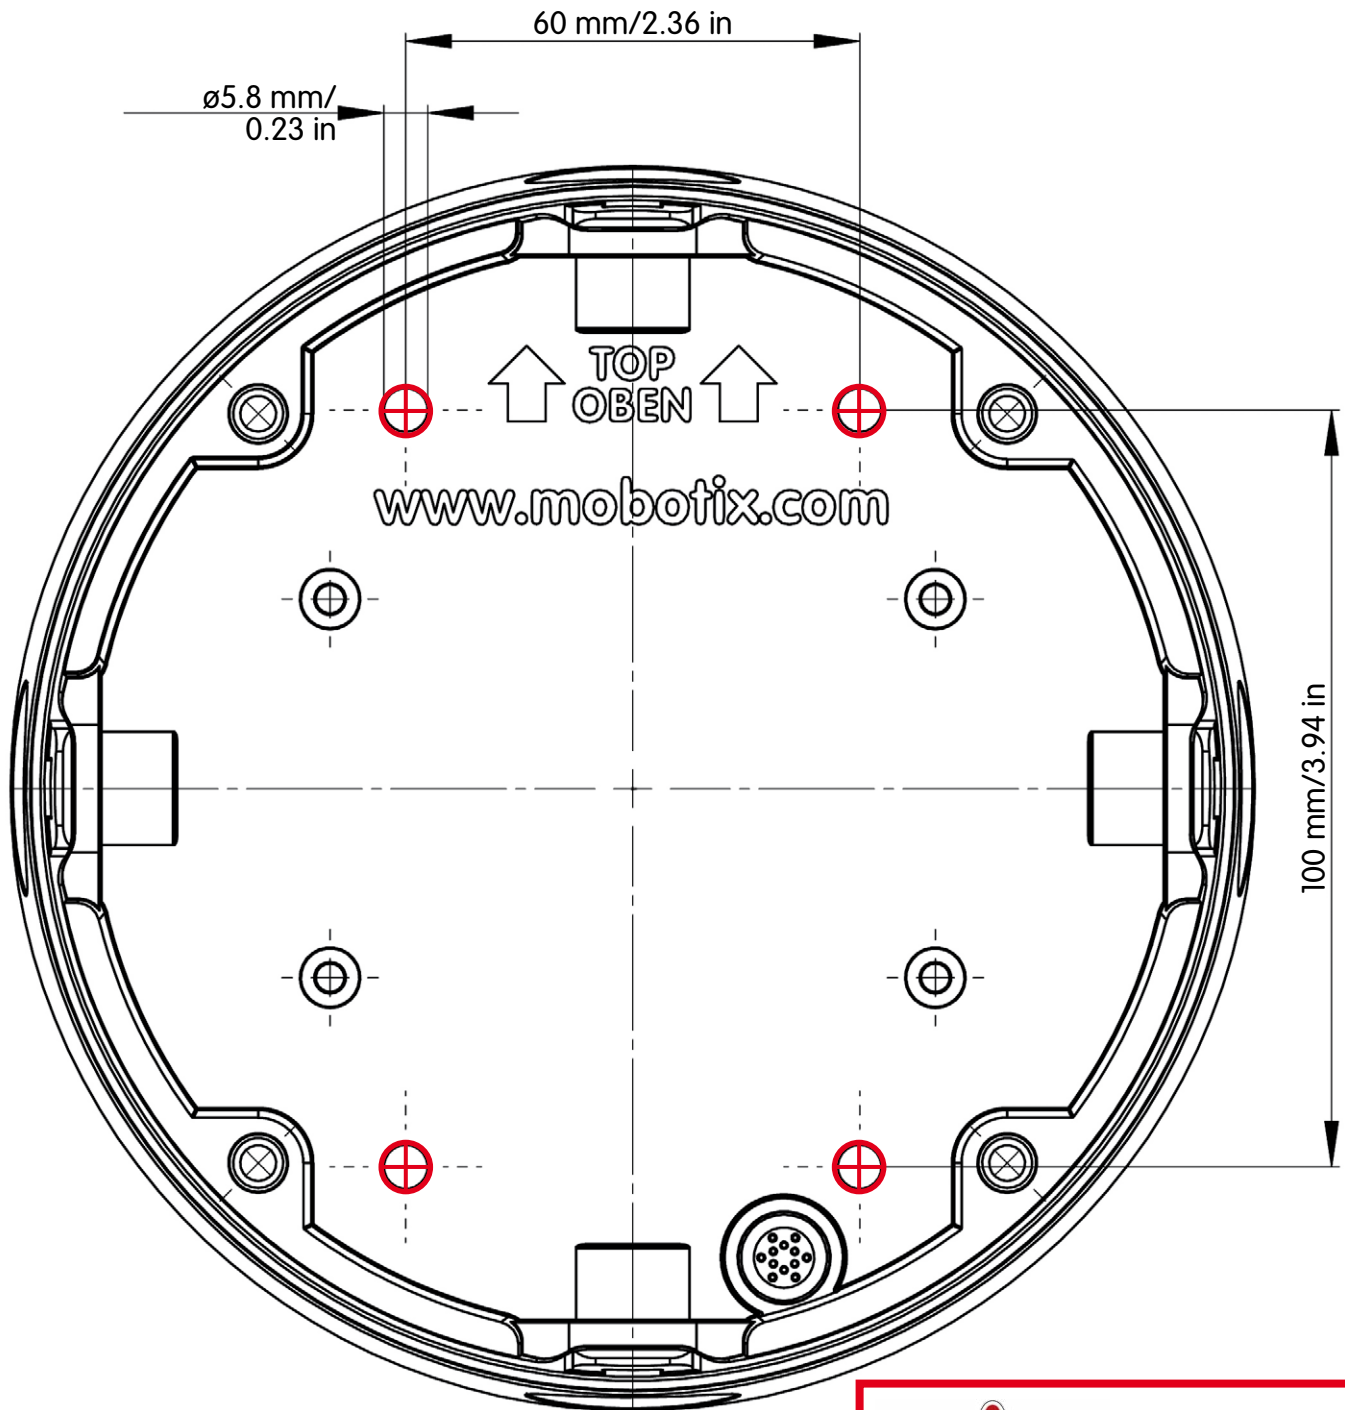

D25 Dome Drilling Template

Mounting Ring

Scale 1:1

Security-Vision-Systems

D25 Dome Drilling Template

On-Wall Set

Scale 1:1

Security-Vision-Systems

D25 Dome Drilling Template

Cut-Out for In-Ceiling Set

Scale 1:1

Security-Vision-Systems

D25 Dome Drilling Template

Outdoor Wall Mount

Scale 1:1

D25 Dome Drilling Template

Pole and Corner Mount

Scale 1:1

Always copy or
print at 100% of
original size!