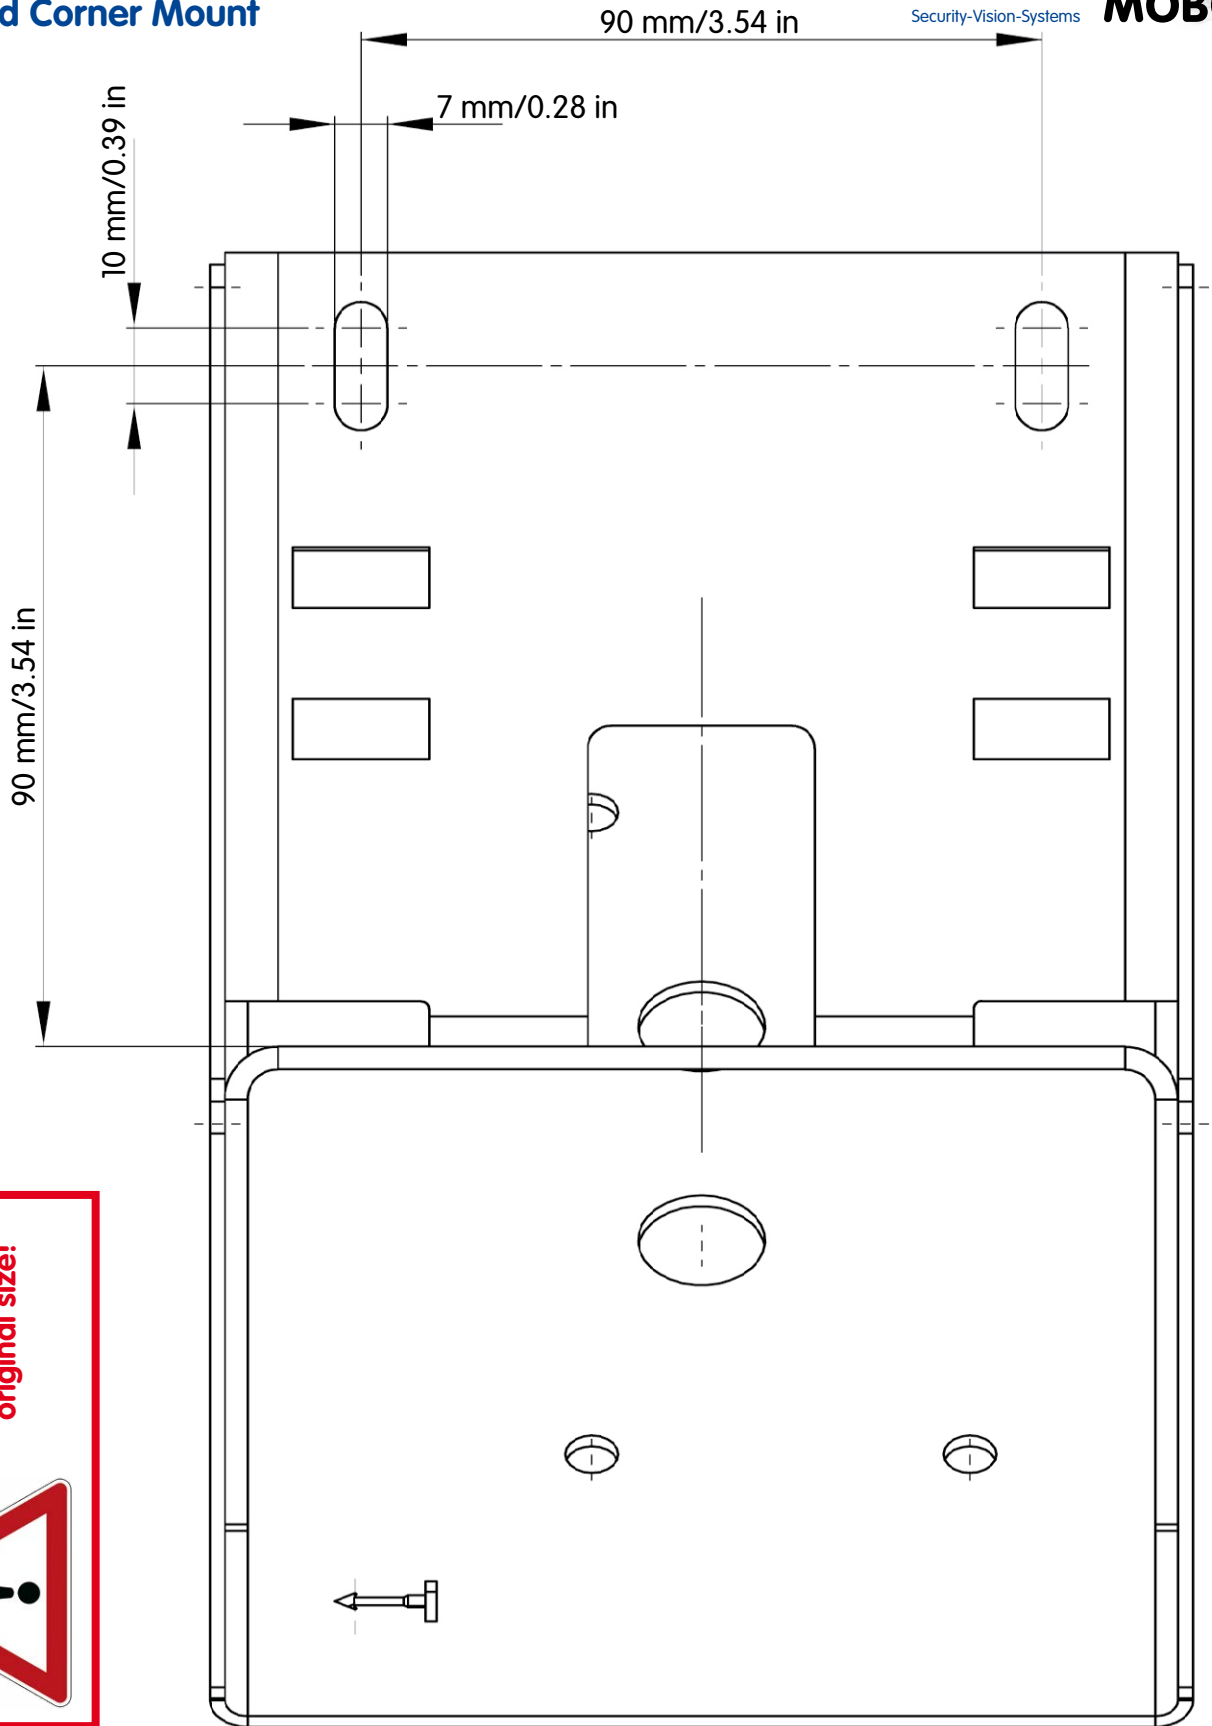

D25 Dome Drilling Template

Mounting Ring

Scale 1:1

Security-Vision-Systems

D25 Dome Drilling Template

On-Wall Set

Scale 1:1

Security-Vision-Systems

D25 Dome Drilling Template

Cut-Out for In-Ceiling Set

Scale 1:1

Security-Vision-Systems

D25 Dome Drilling Template

Outdoor Wall Mount

Scale 1:1

D25 Dome Drilling Template

Pole and Corner Mount

Scale 1:1

Always copy or
print at 100% of
original size!