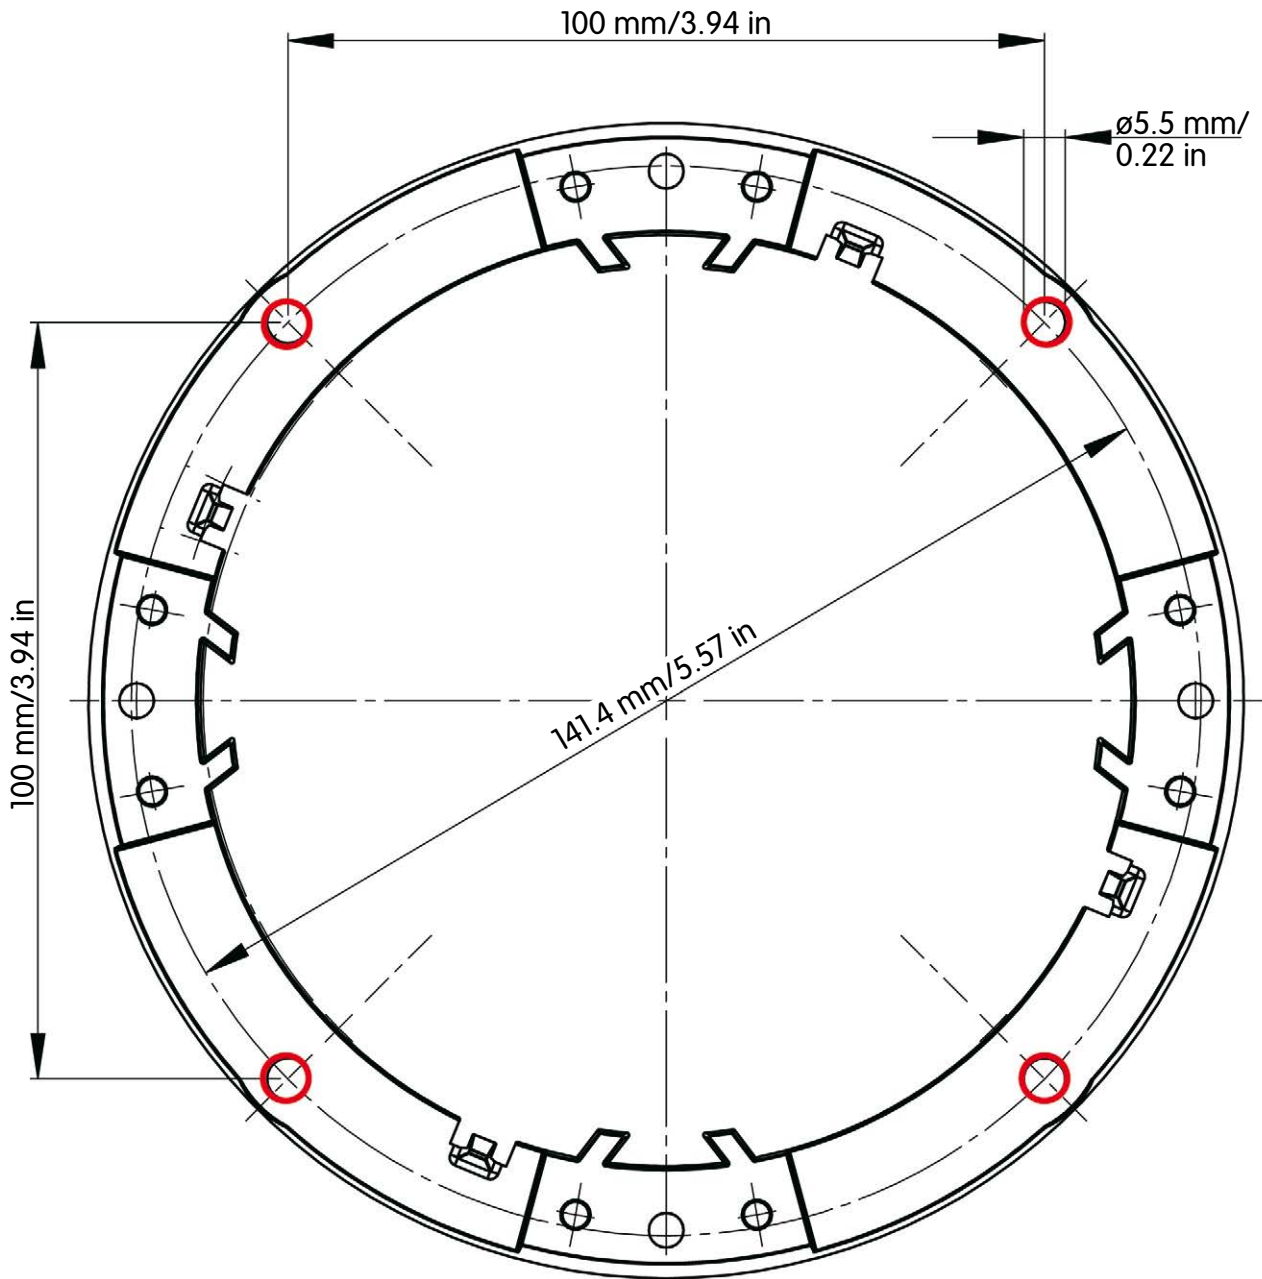

D25 Dome Drilling Template

Mounting Ring

Scale 1:1

Security-Vision-Systems

D25 Dome Drilling Template

On-Wall Set

Scale 1:1

Security-Vision-Systems

D25 Dome Drilling Template

Cut-Out for In-Ceiling Set

Scale 1:1

Security-Vision-Systems

D25 Dome Drilling Template

Outdoor Wall Mount

Scale 1:1

D25 Dome Drilling Template

Pole and Corner Mount

Scale 1:1

Always copy or
print at 100% of
original size!