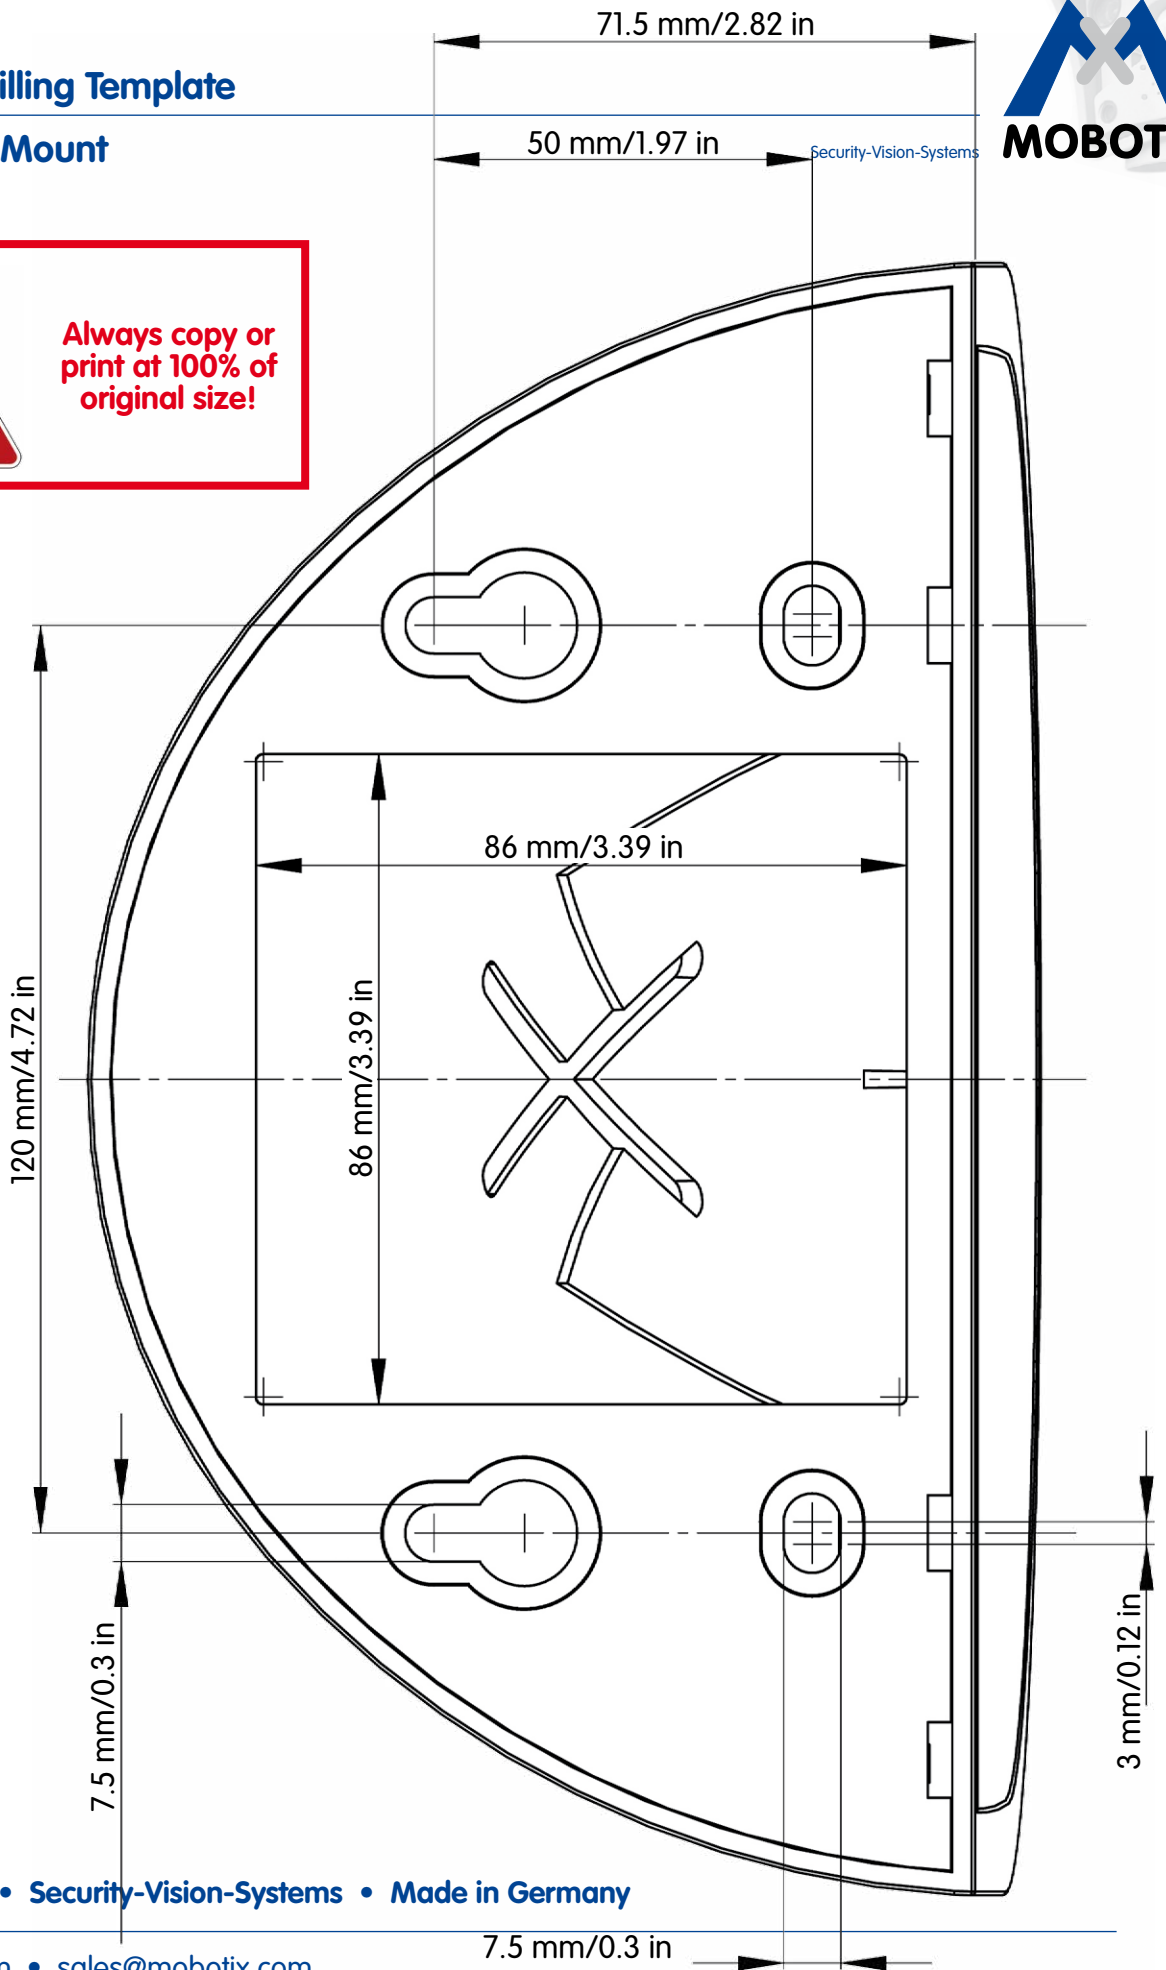

D25 Dome Drilling Template

Mounting Ring

Scale 1:1

Security-Vision-Systems

D25 Dome Drilling Template

On-Wall Set

Scale 1:1

Security-Vision-Systems

D25 Dome Drilling Template

Cut-Out for In-Ceiling Set

Scale 1:1

Security-Vision-Systems

D25 Dome Drilling Template

Outdoor Wall Mount

Scale 1:1

D25 Dome Drilling Template

Pole and Corner Mount

Scale 1:1

Always copy or
print at 100% of
original size!