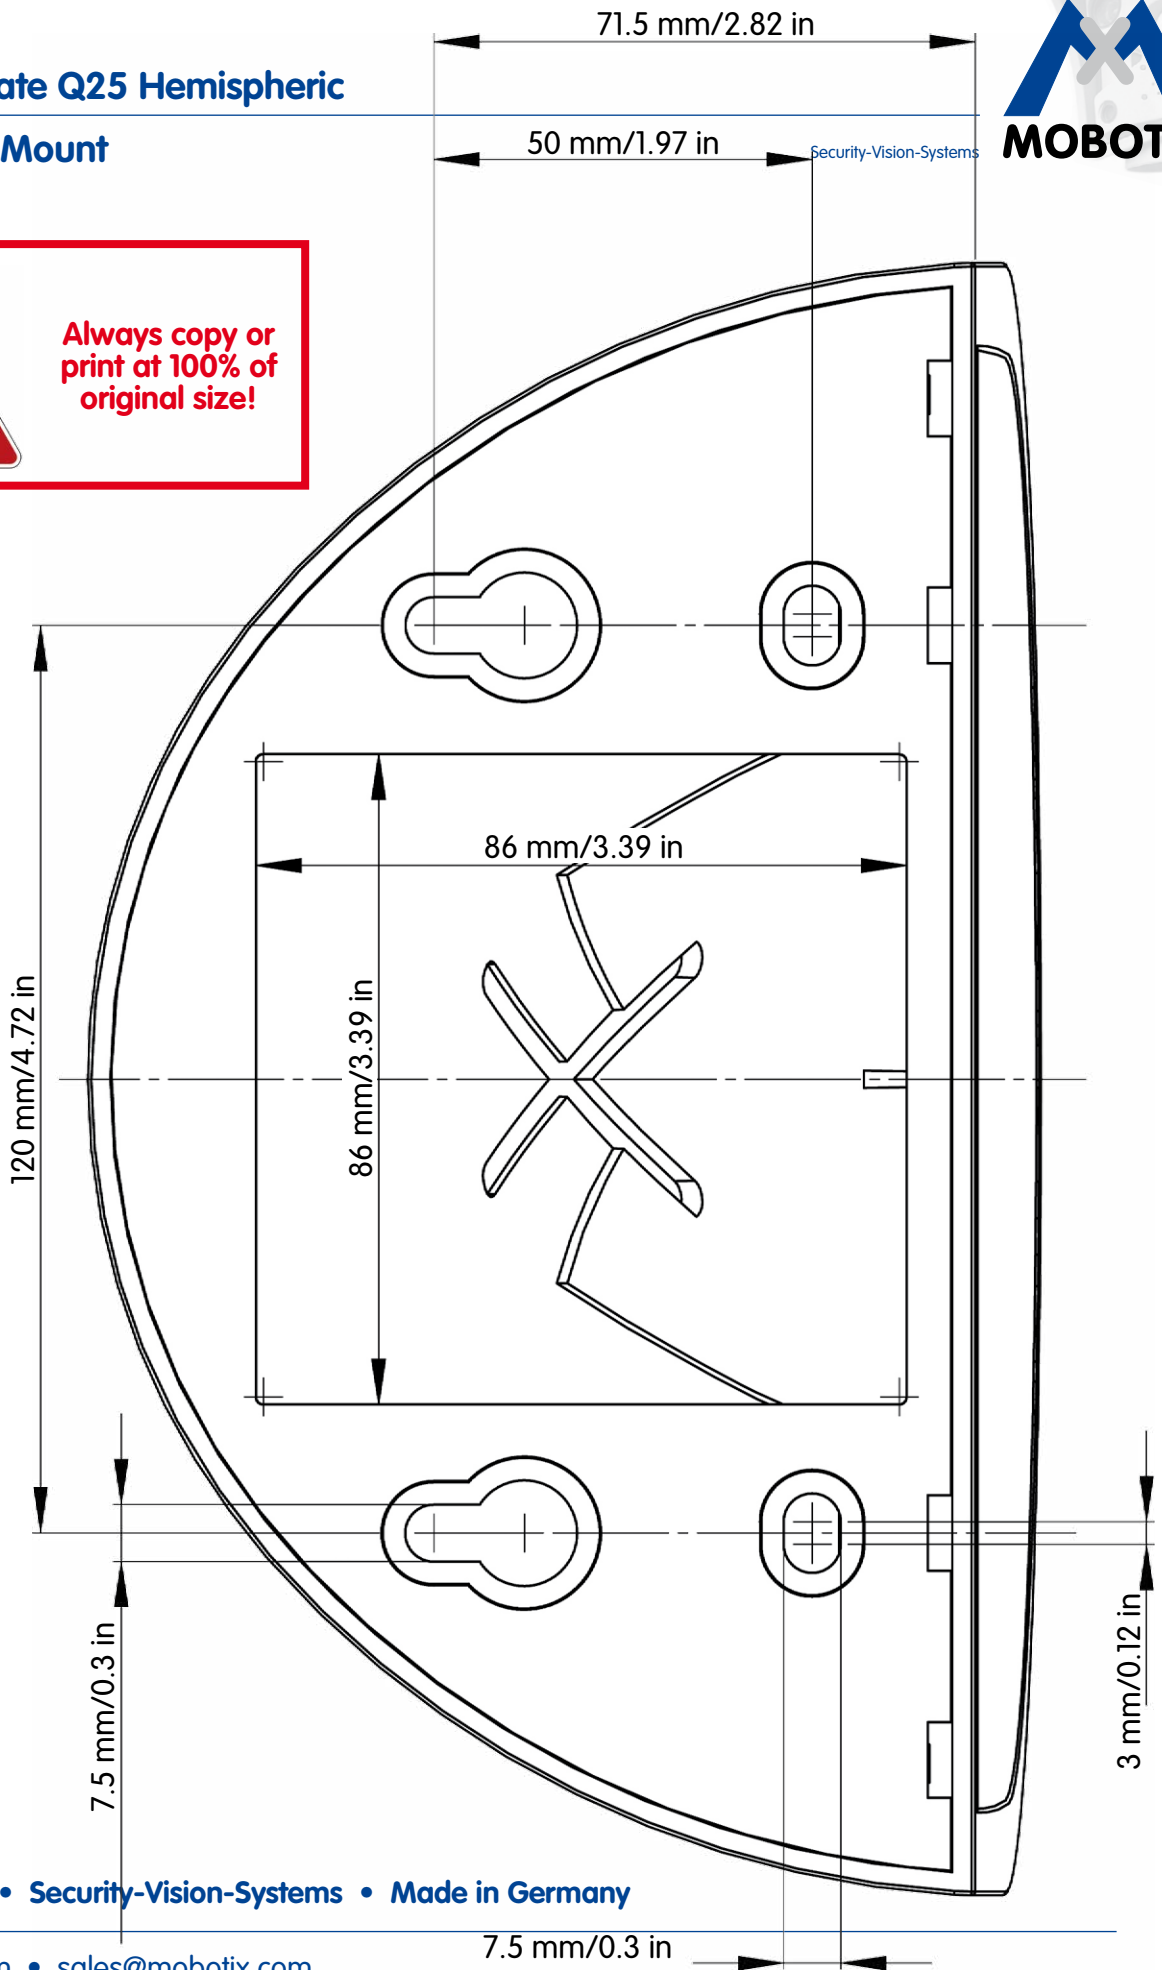

Drilling Template Q25 Hemispheric

IT/SECURE Mounting Ring

Scale 1:1

Security-Vision-Systems

Drilling Template Q25 Hemispheric

On-Wall Set

Scale 1:1

Security-Vision-Systems

Drilling Template Q25 Hemispheric

Cut-Out for In-Ceiling Set

Scale 1:1

Security-Vision-Systems

Drilling Template Q25 Hemispheric

Outdoor Wall Mount

Scale 1:1

Drilling Template Q25 Hemispheric

Pole and Corner Mount

Scale 1:1

Always copy or
print at 100% of
original size!