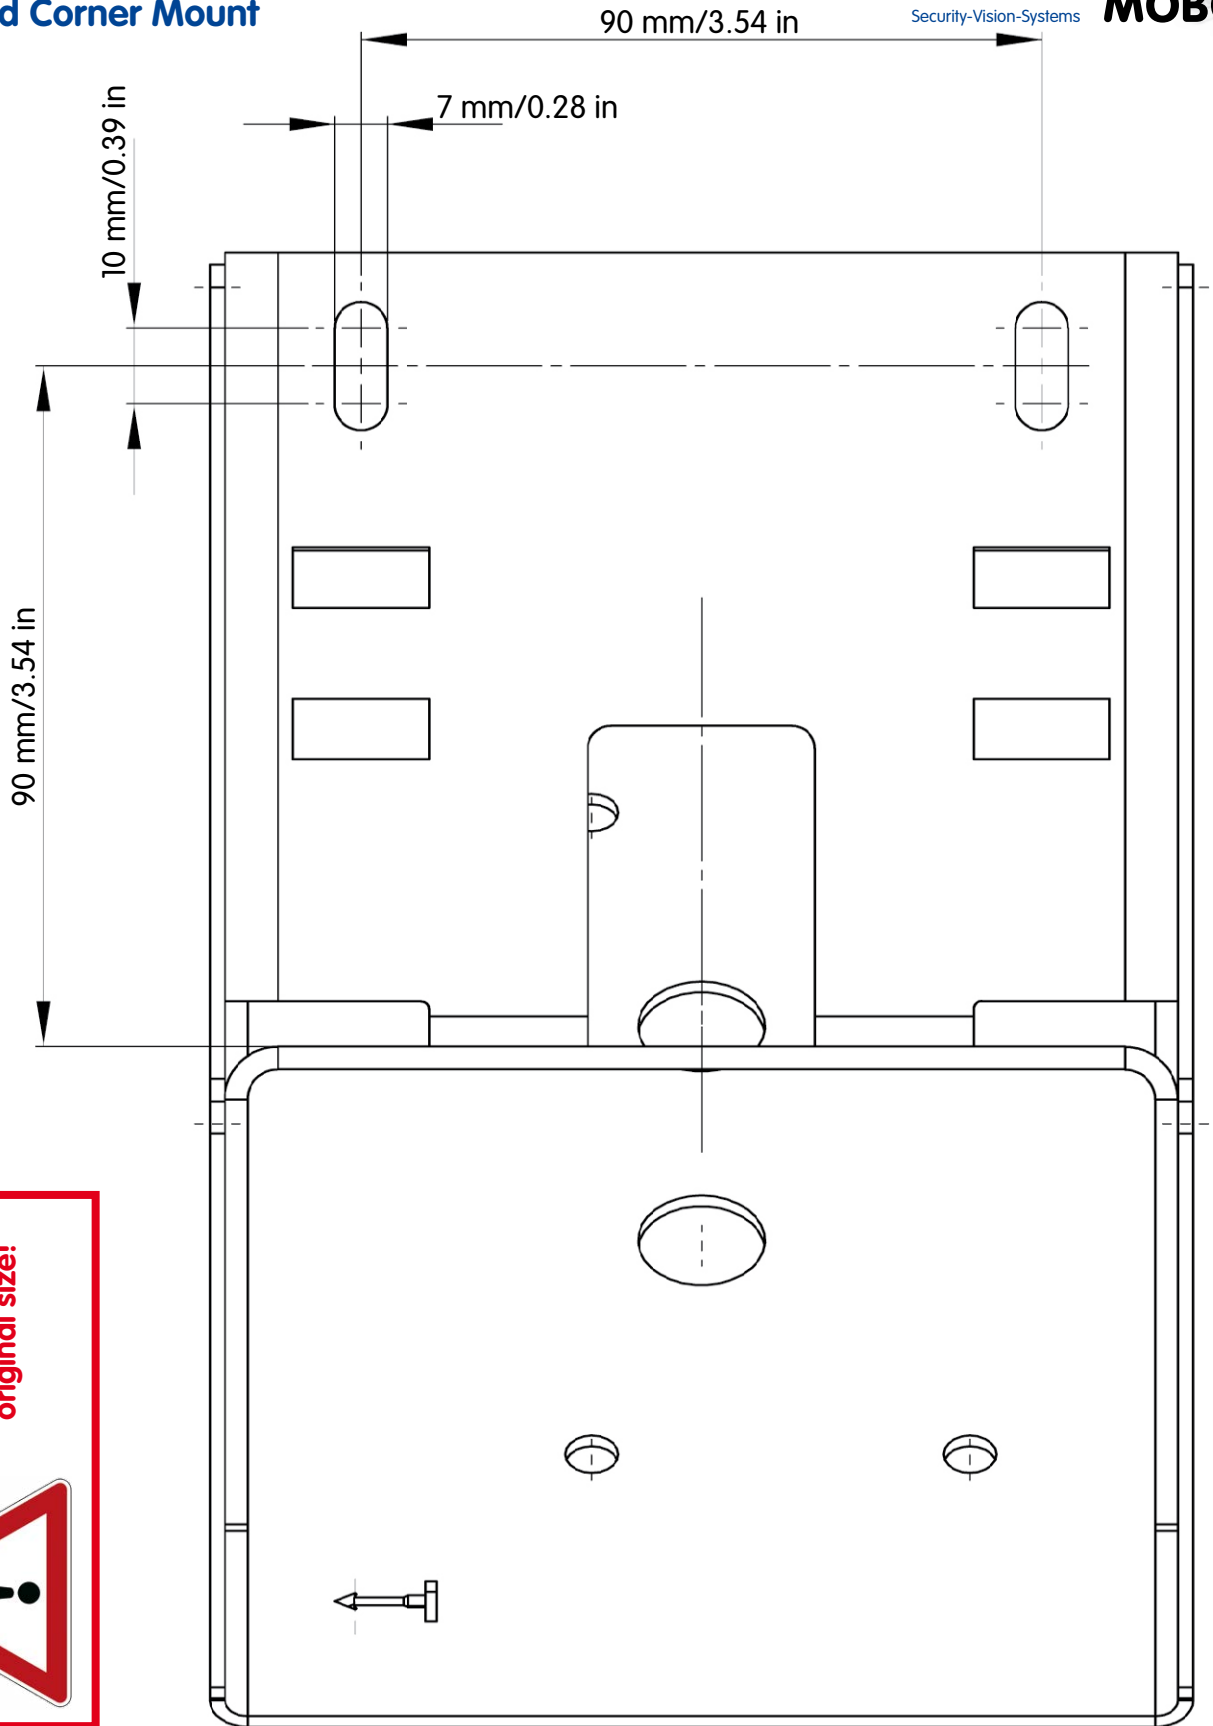

Drilling Template Q25 Hemispheric

IT/SECURE Mounting Ring

Scale 1:1

Security-Vision-Systems

Drilling Template Q25 Hemispheric

On-Wall Set

Scale 1:1

Security-Vision-Systems

Drilling Template Q25 Hemispheric

Cut-Out for In-Ceiling Set

Scale 1:1

Security-Vision-Systems

Drilling Template Q25 Hemispheric

Outdoor Wall Mount

Scale 1:1

Drilling Template Q25 Hemispheric

Pole and Corner Mount

Scale 1:1

Always copy or
print at 100% of
original size!