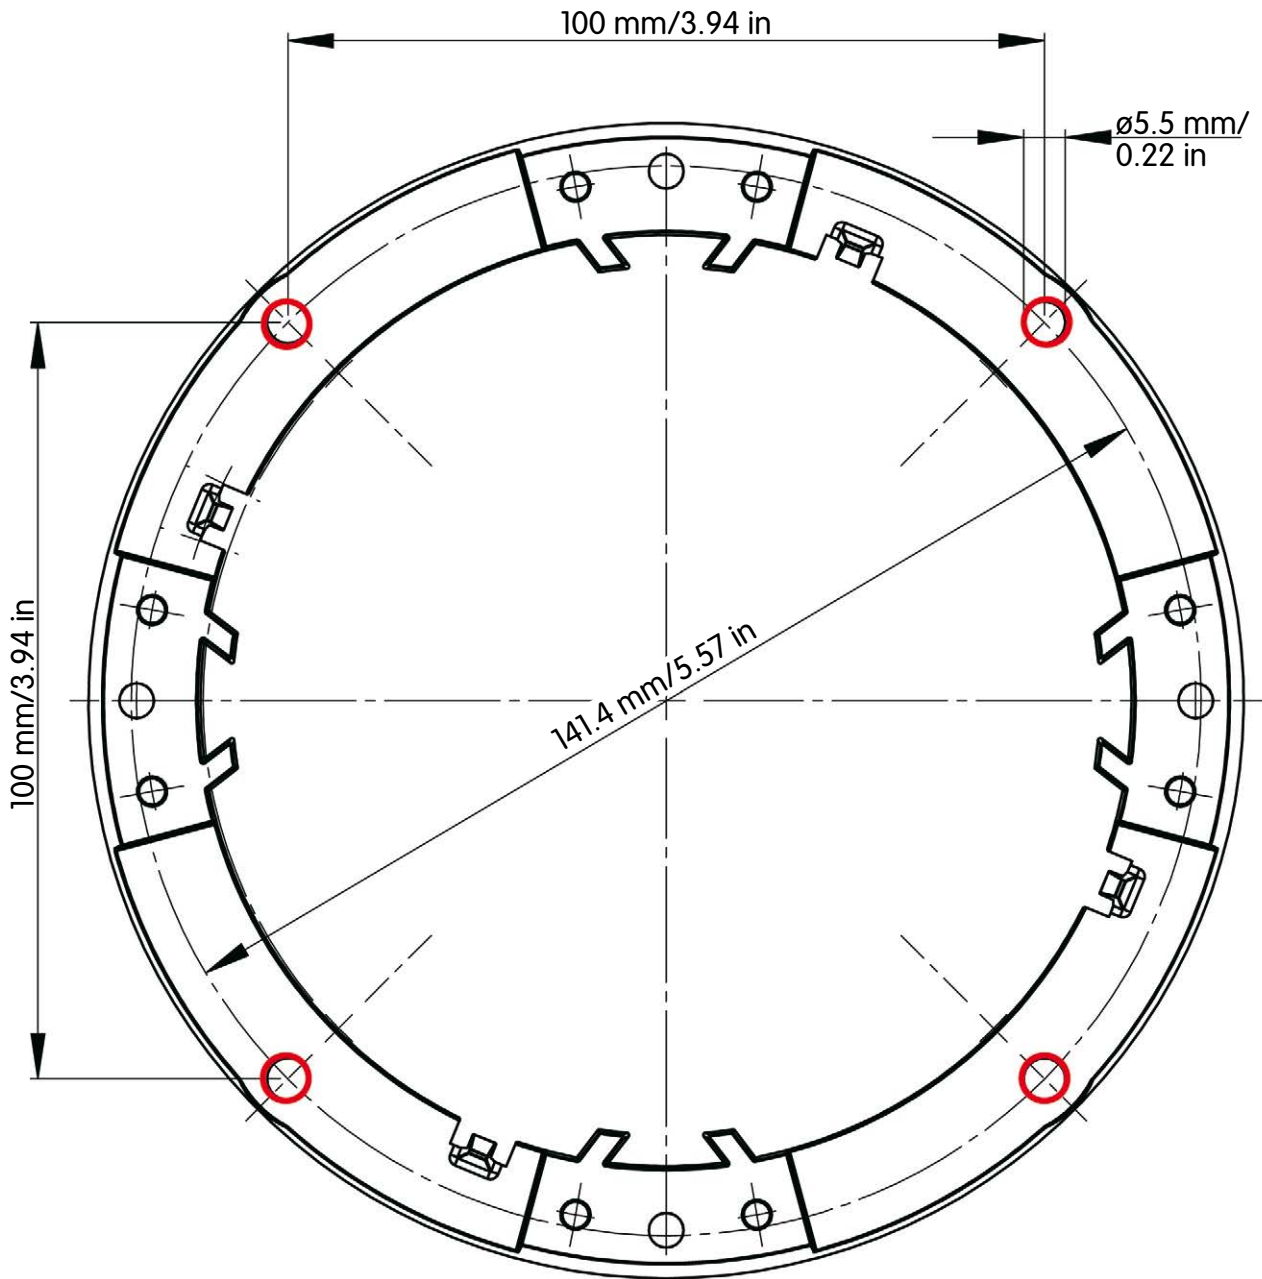

Drilling Template Q25 Hemispheric

IT/SECURE Mounting Ring

Scale 1:1

Security-Vision-Systems

Drilling Template Q25 Hemispheric

On-Wall Set

Scale 1:1

Security-Vision-Systems

Drilling Template Q25 Hemispheric

Cut-Out for In-Ceiling Set

Scale 1:1

Security-Vision-Systems

Drilling Template Q25 Hemispheric

Outdoor Wall Mount

Scale 1:1

Drilling Template Q25 Hemispheric

Pole and Corner Mount

Scale 1:1

Always copy or
print at 100% of
original size!