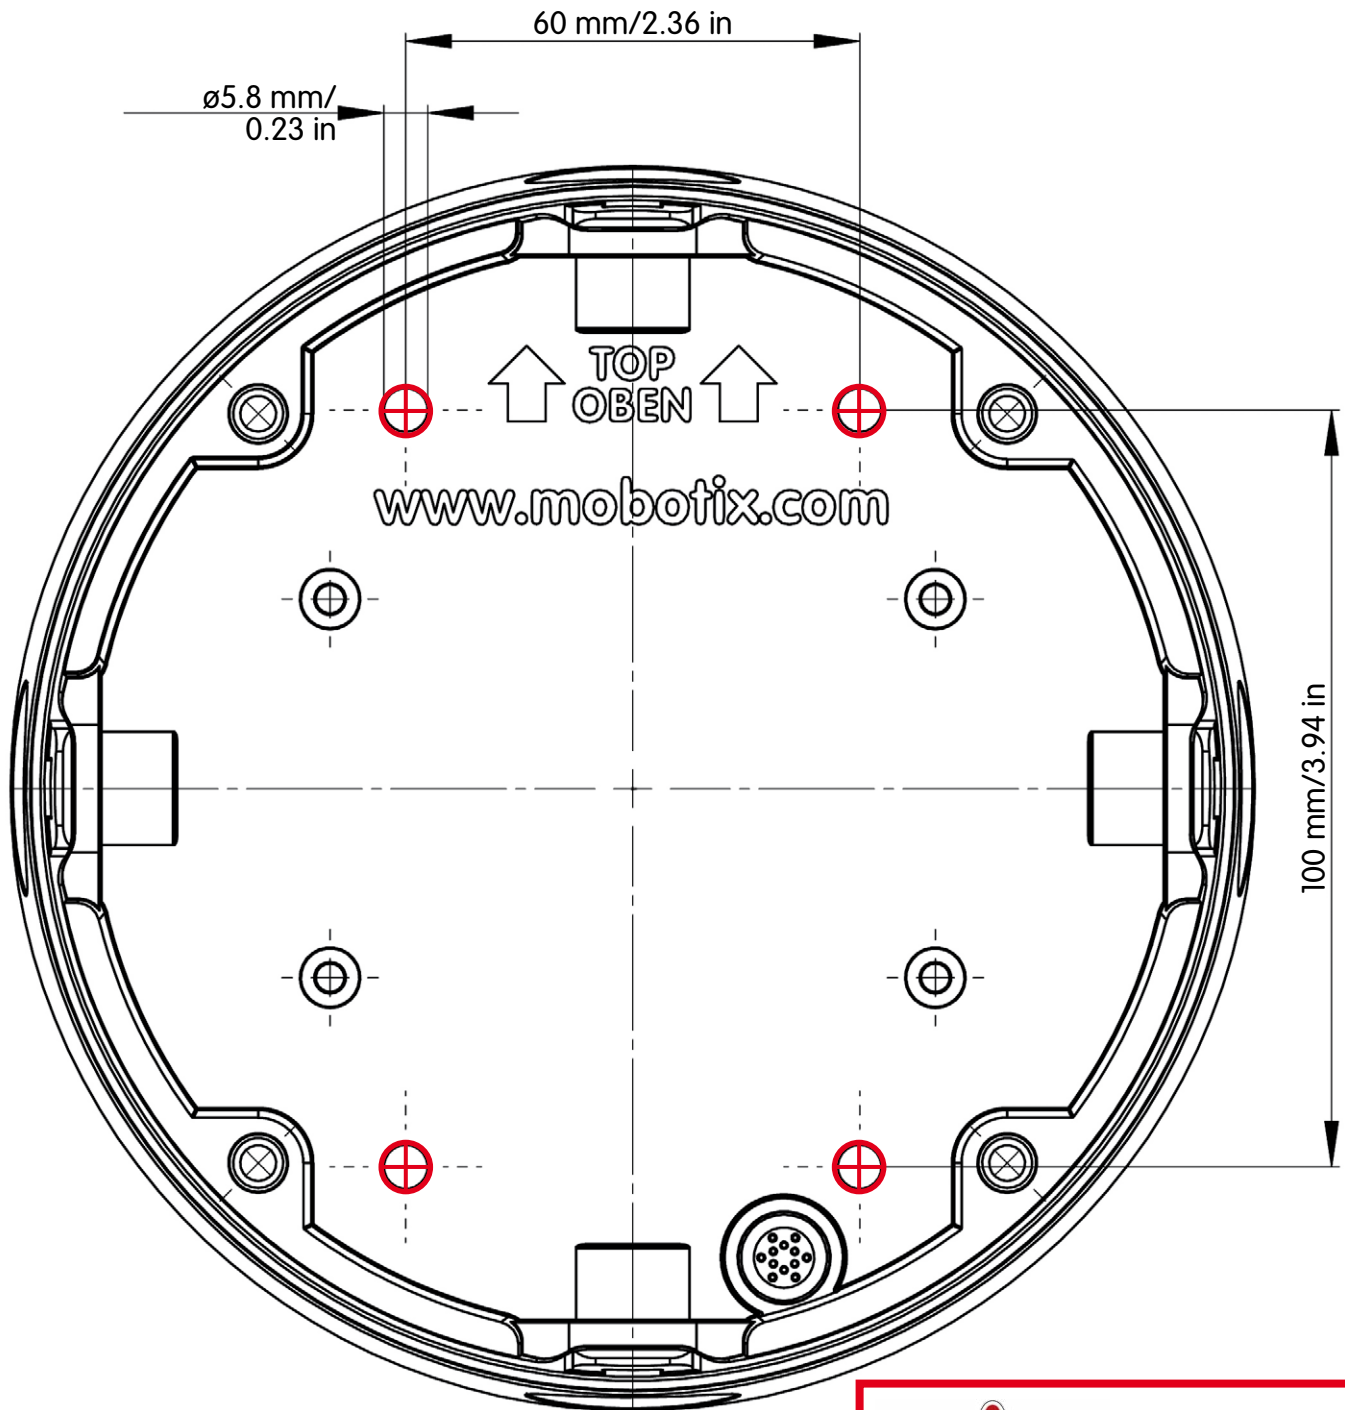

Drilling Template Q25 Hemispheric

IT/SECURE Mounting Ring

Scale 1:1

Security-Vision-Systems

Drilling Template Q25 Hemispheric

On-Wall Set

Scale 1:1

Security-Vision-Systems

Drilling Template Q25 Hemispheric

Cut-Out for In-Ceiling Set

Scale 1:1

Security-Vision-Systems

Drilling Template Q25 Hemispheric

Outdoor Wall Mount

Scale 1:1

Drilling Template Q25 Hemispheric

Pole and Corner Mount

Scale 1:1

Always copy or
print at 100% of
original size!