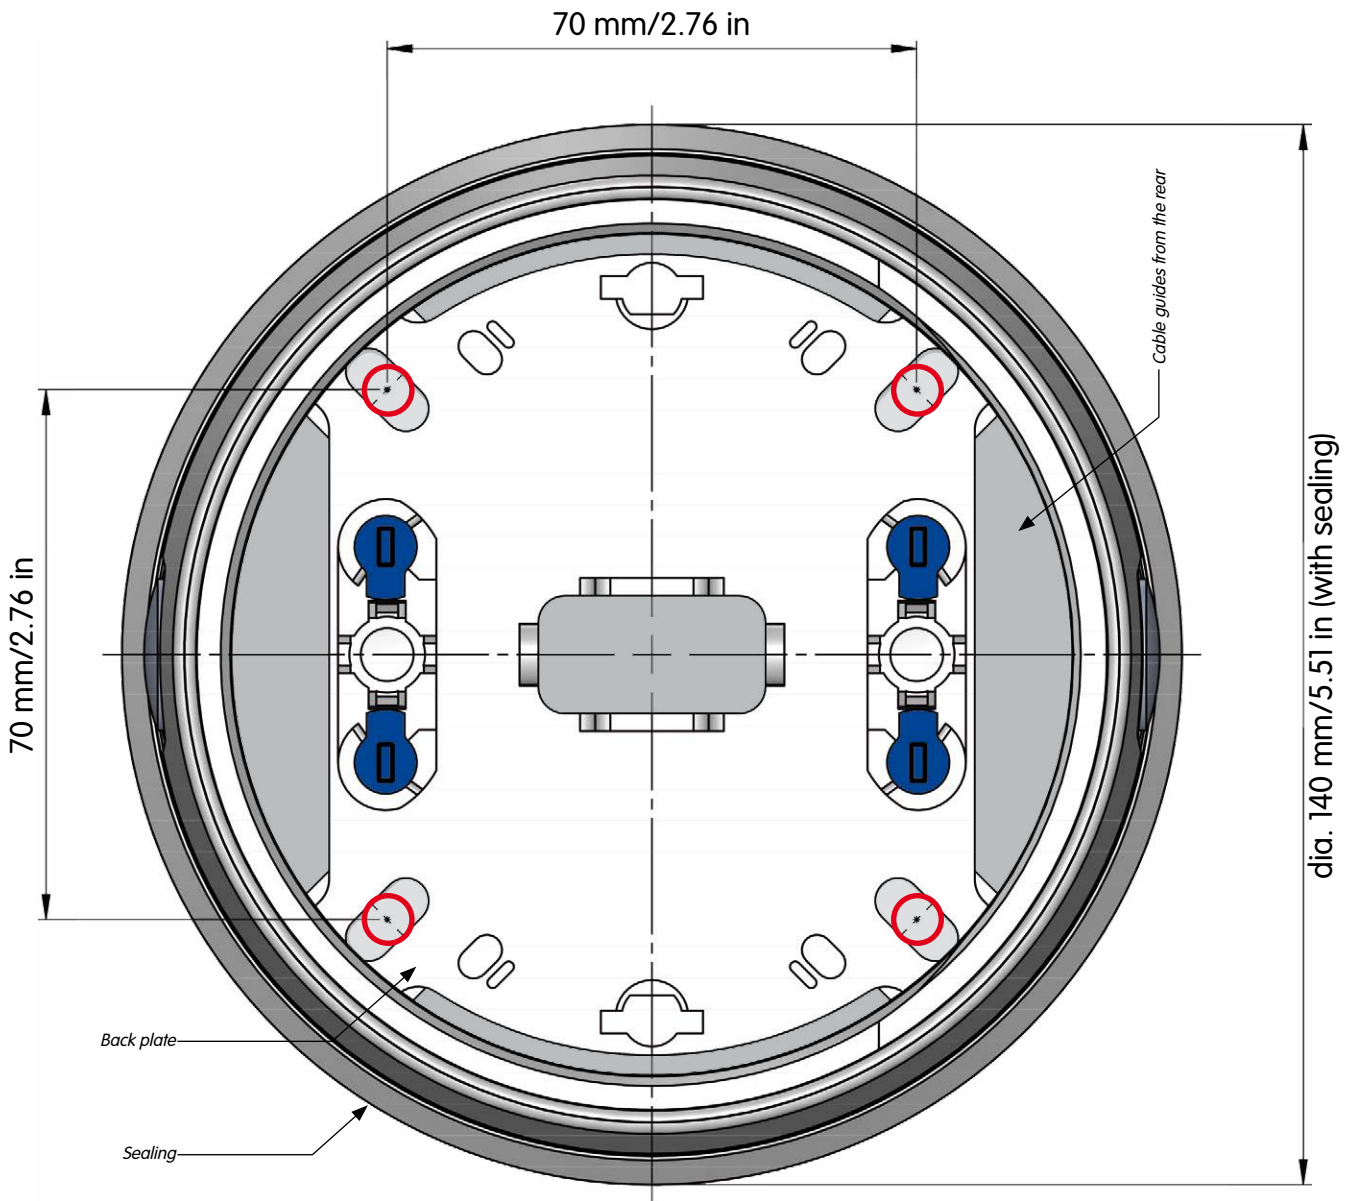

On-Wall Mounting Set Drilling Template

Back Plate

Scale 1:1

Security-Vision-Systems

 Holes for back plate