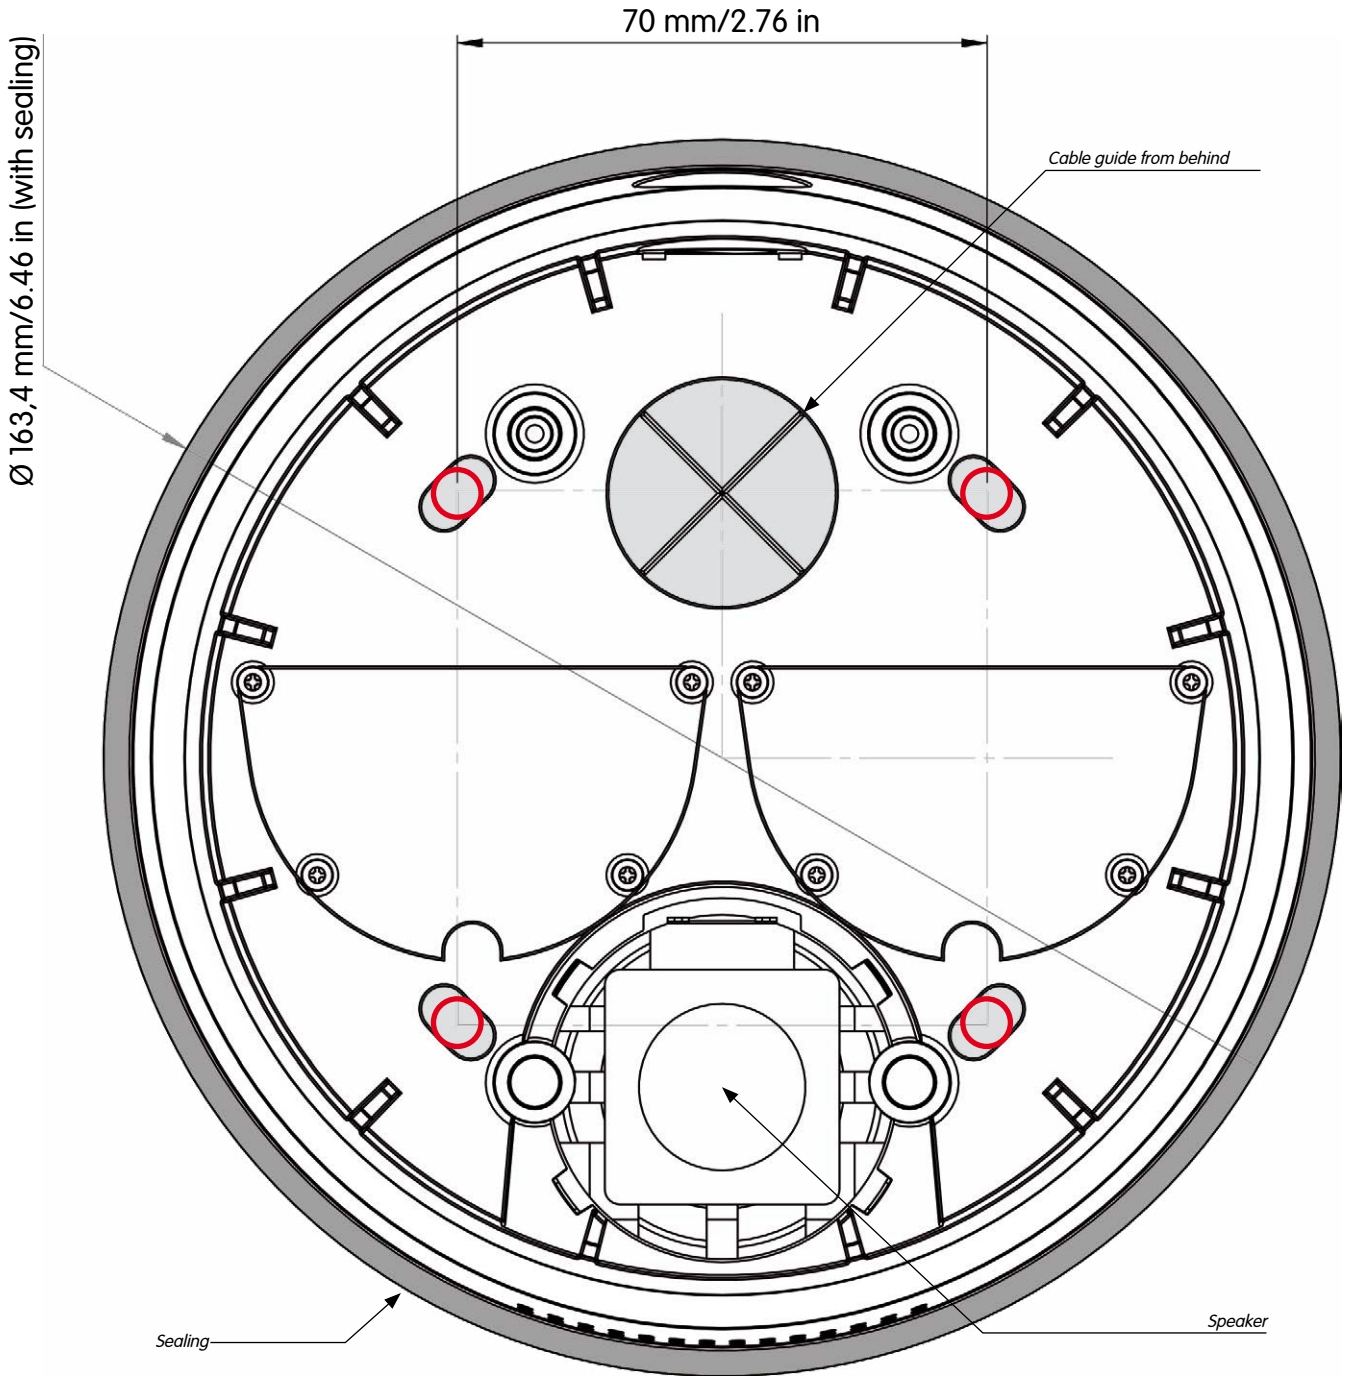

Drilling Template On-Wall Mounting Set v2x

Housing

Scale 1:1

Security-Vision-Systems

 Holes for housing

Always copy or print at 100% of original size!