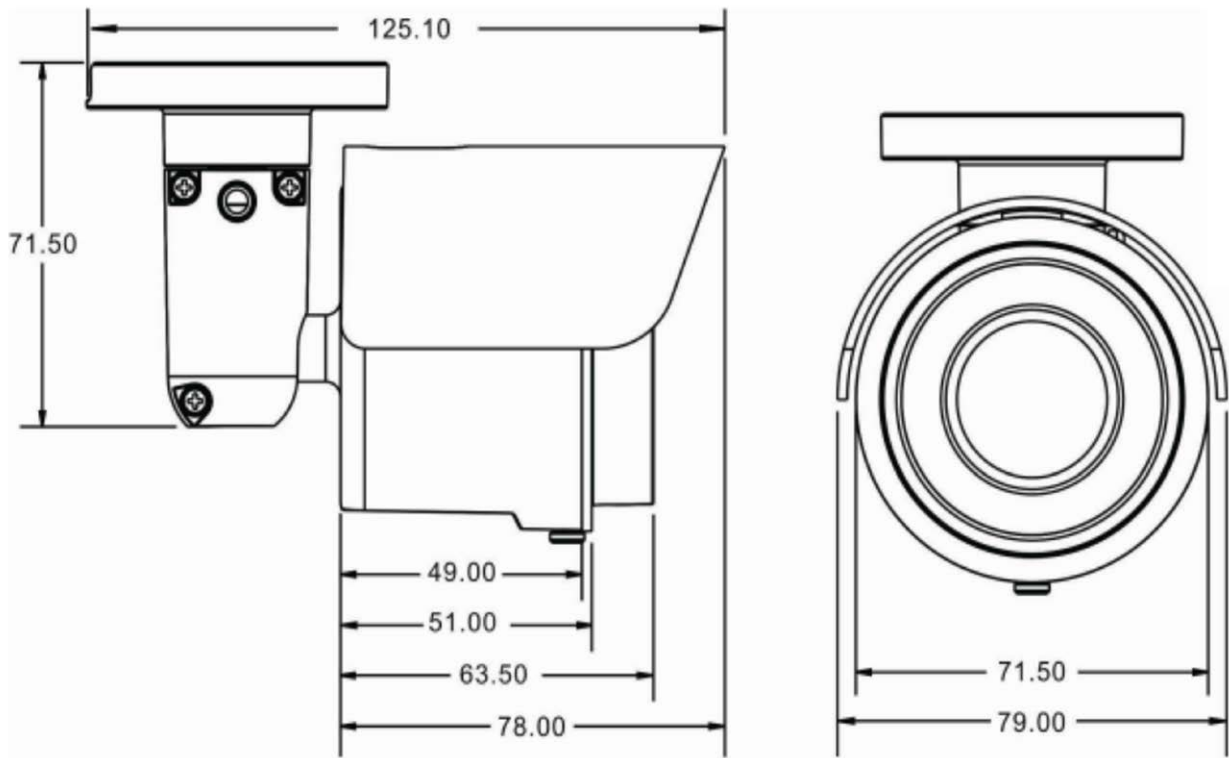

Network		
Interface		RJ45, 10/100 Mbps Ethernet
Video Compression		H.264/MJPEG
Video Streaming	Dual Streams	2M @ 25/30 fps + SVGA @ 25/30 fps 1080p @ 25/30 fps + D1 @ 25/30 fps H.264 1080p @25/30 fps + H.264 SVGA @15 fps + H.264 CIF @15 fps + H.264 CIF @15 fps
Video Resolution	H.264	Full HD 1080P/SXGA/HD 720P/XGA/SVGA/D1/VGA/CIF
	MJPEG	Full HD 1080P/SXGA/HD 720P/XGA/SVGA/D1/VGA/CIF
Protocol		ARP, IPv4/v6, TCP/IP, UDP, RTP, RTSP, HTTP, HTTPS, ICMP, FTP, SMTP, DHCP, PPPoE, UPnP, IGMP, SNMP, QoS, ONVIF
Security		HTTPS/IP Filter/IEEE 802.1X
Event Notification		HTTP/FTP/SMTP
SD Card		64 GB microSD (SDHC/SDXC) card support
Supported Web Browser		Internet Explorer (7.0+)/Firefox/Safari
User Account		20
Password Levels		User and Administrator
Mechanical		
Built-in IR Illuminator	Working Distance	Up to 15 m
	Wavelength	850 nm
	Number of LEDs	5
LED Indicator		Power/Link/ACT
Connectors	Type	Outdoor
	Ethernet	RJ45
General		
Start-Up Temperature		-20 °C-60 °C (-4 °F-140 °F)
Operating Temperature		-30 °C-60 °C (-22 °F-140 °F)
Humidity		10 %-90 %, no condensation
Protection Class		IP66
Dimension		Outdoor w/cable management: ø 71.5 x 150.53 x 91.15 mm (ø 2.815 x 5.92 x 3.58 in.)
Weight		330 g
Power Source		PoE
Power Consumption		POE: 5.6 W
Regulatory		CE/FCC
Approvals		EN 50130-4; IEC61000-4-2, IEC61000-4-3, IEC61000-4-4, IEC61000-4-5, IEC61000-4-6 IP66

Unit: mm