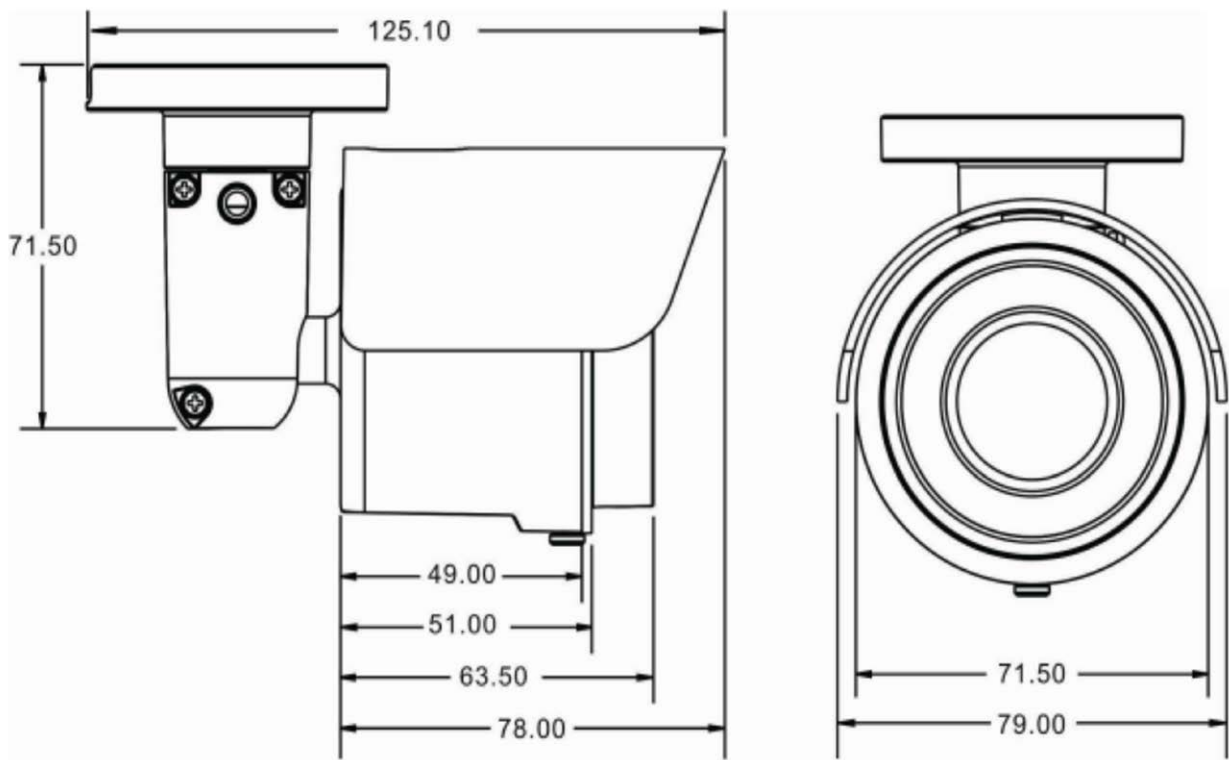

Approvals	EN 50130-4; IEC61000-4-2, IEC61000-4-3, IEC61000-4-4, IEC61000-4-5, IEC61000-4-6 IP66

Unit: mm