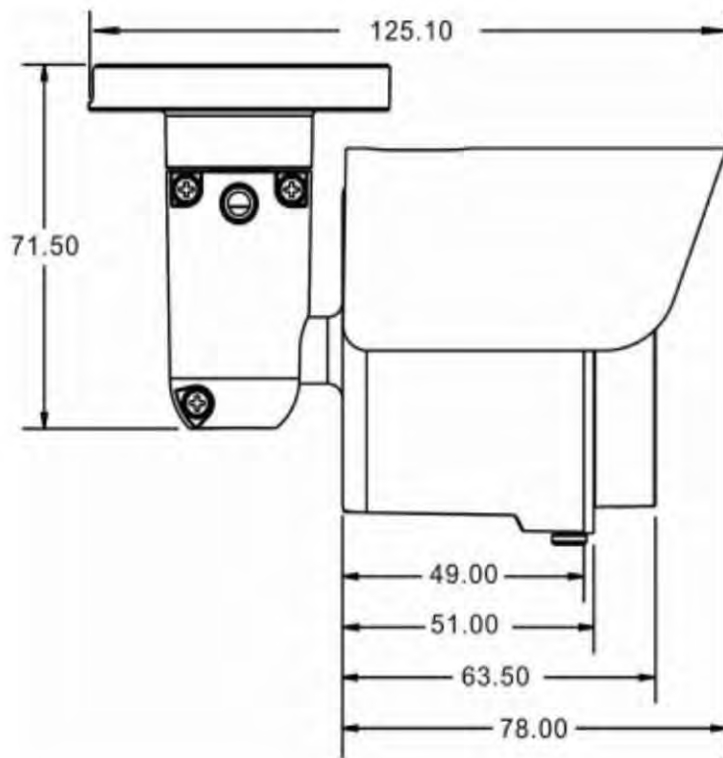

BulletCamera

MOBOTIX MOVE BC-2-IR

Technical Specifications

- Vari-Focal Lens
- 2.8 to 12 mm Lens
- Wide Dynamic Range (WDR) 120db
- Fixed Iris
- PoE
- Integrated IR LEDs
- IP66
- Extended Temperature Range up to 60 °C

Network		
Interface		RJ45, 10/100 Mbps Ethernet
Video Compression		H.264/MJPEG
Video Streaming	Quad Streams	2M @ 25/30 fps + SVGA @ 25/30 fps 1080p @ 25/30 fps + D1 @ 25/30 fps H.264 1080p @25/30 fps + H.264 SVGA @15 fps + H.264 CIF @15 fps + H.264 CIF @15 fps
Video Resolution	H.264	Full HD 1080P/SXGA/HD 720P/XGA/SVGA/D1/VGA/CIF
	MJPEG	Full HD 1080P/SXGA/HD 720P/XGA/SVGA/D1/VGA/CIF
Protocol		ARP, IPv4/v6, TCP/IP, UDP, RTP, RTSP, HTTP, HTTPS, ICMP, FTP, SMTP, DHCP, PPPoE, UPnP, IGMP, SNMP, QoS, ONVIF
Security		HTTPS/IP Filter/IEEE 802.1X
Event Notification		HTTP/FTP/SMTP
SD Card		64 GB microSD (SDHC/SDXC) card support
Supported Browsers		Microsoft Internet Explorer 10 or higher, Google Chrome, Mozilla Firefox, Apple Safari; (Internet Explorer 10 or higher with ActiveX recommended for best performance)
User Account		20
Password Levels		User and Administrator
Mechanical		
Built-in IR Illuminator	Working Distance	Up to 15 m
	Wavelength	850 nm
	Number of LEDs	5
LED Indicator		Power/Link/ACT
Connectors	Type	Outdoor
	Ethernet	RJ45
General		
Start-Up Temperature		-20 °C-60 °C (-4 °F-140 °F)
Operating Temperature		-30 °C-60 °C (-22 °F-140 °F)
Humidity		10 %-90 %, no condensation
Protection Class		IP66
Dimension		Outdoor w/cable management: ø 71.5 x 150.53 x 91.15 mm (ø 2.815 x 5.92 x 3.58 in.)
Weight		330 g
Power Source		PoE
Power Consumption		POE: 5.6 W
Regulatory		CE/FCC
Approvals		EN 50130-4; IEC61000-4-2, IEC61000-4-3, IEC61000-4-4, IEC61000-4-5, IEC61000-4-6 IP66

Unit: mm