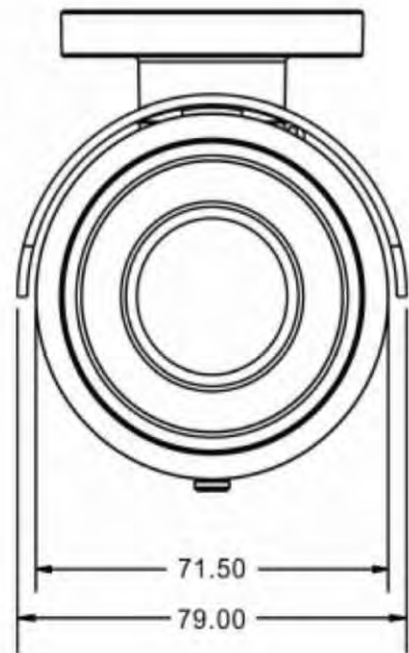

BulletCamera

MOBOTIX MOVE BC-2-IR

Technical Specifications

- Vari-Focal Lens
- 2.8 to 12 mm Lens
- Wide Dynamic Range (WDR) 120db
- Fixed Iris
- PoE
- Integrated IR LEDs
- IP66
- Extended Temperature Range up to 60 °C

Network		
Interface		RJ45, 10/100 Mbps Ethernet
Video Compression		H.264/MJPEG
Video Streaming	Quad Streams	2M @ 25/30 fps + SVGA @ 25/30 fps 1080p @ 25/30 fps + D1 @ 25/30 fps H.264 1080p @25/30 fps + H.264 SVGA @15 fps + H.264 CIF @15 fps + H.264 CIF @15 fps
Video Resolution	H.264	Full HD 1080P/SXGA/HD 720P/XGA/SVGA/D1/VGA/CIF
	MJPEG	Full HD 1080P/SXGA/HD 720P/XGA/SVGA/D1/VGA/CIF
Protocol		ARP, IPv4/v6, TCP/IP, UDP, RTP, RTSP, HTTP, HTTPS, ICMP, FTP, SMTP, DHCP, PPPoE, UPnP, IGMP, SNMP, QoS, ONVIF
Security		HTTPS/IP Filter/IEEE 802.1X
Event Notification		HTTP/FTP/SMTP
SD Card		64 GB microSD (SDHC/SDXC) card support
Supported Browsers		Microsoft Internet Explorer 10 or higher, Google Chrome, Mozilla Firefox, Apple Safari; (Internet Explorer 10 or higher with ActiveX recommended for best performance)
User Account		20
Password Levels		User and Administrator
Mechanical		
Built-in IR Illuminator	Working Distance	Up to 15 m
	Wavelength	850 nm
	Number of LEDs	5
LED Indicator		Power/Link/ACT
Connectors	Type	Outdoor
	Ethernet	RJ45
General		
Start-Up Temperature		-20 °C-60 °C (-4 °F-140 °F)
Operating Temperature		-30 °C-60 °C (-22 °F-140 °F)
Humidity		10 %-90 %, no condensation
Protection Class		IP66
Dimension		Outdoor w/cable management: ø 71.5 x 150.53 x 91.15 mm (ø 2.815 x 5.92 x 3.58 in.)
Weight		330 g
Power Source		PoE
Power Consumption		POE: 5.6 W
Regulatory		CE/FCC
Approvals		EN 50130-4; IEC61000-4-2, IEC61000-4-3, IEC61000-4-4, IEC61000-4-5, IEC61000-4-6 IP66