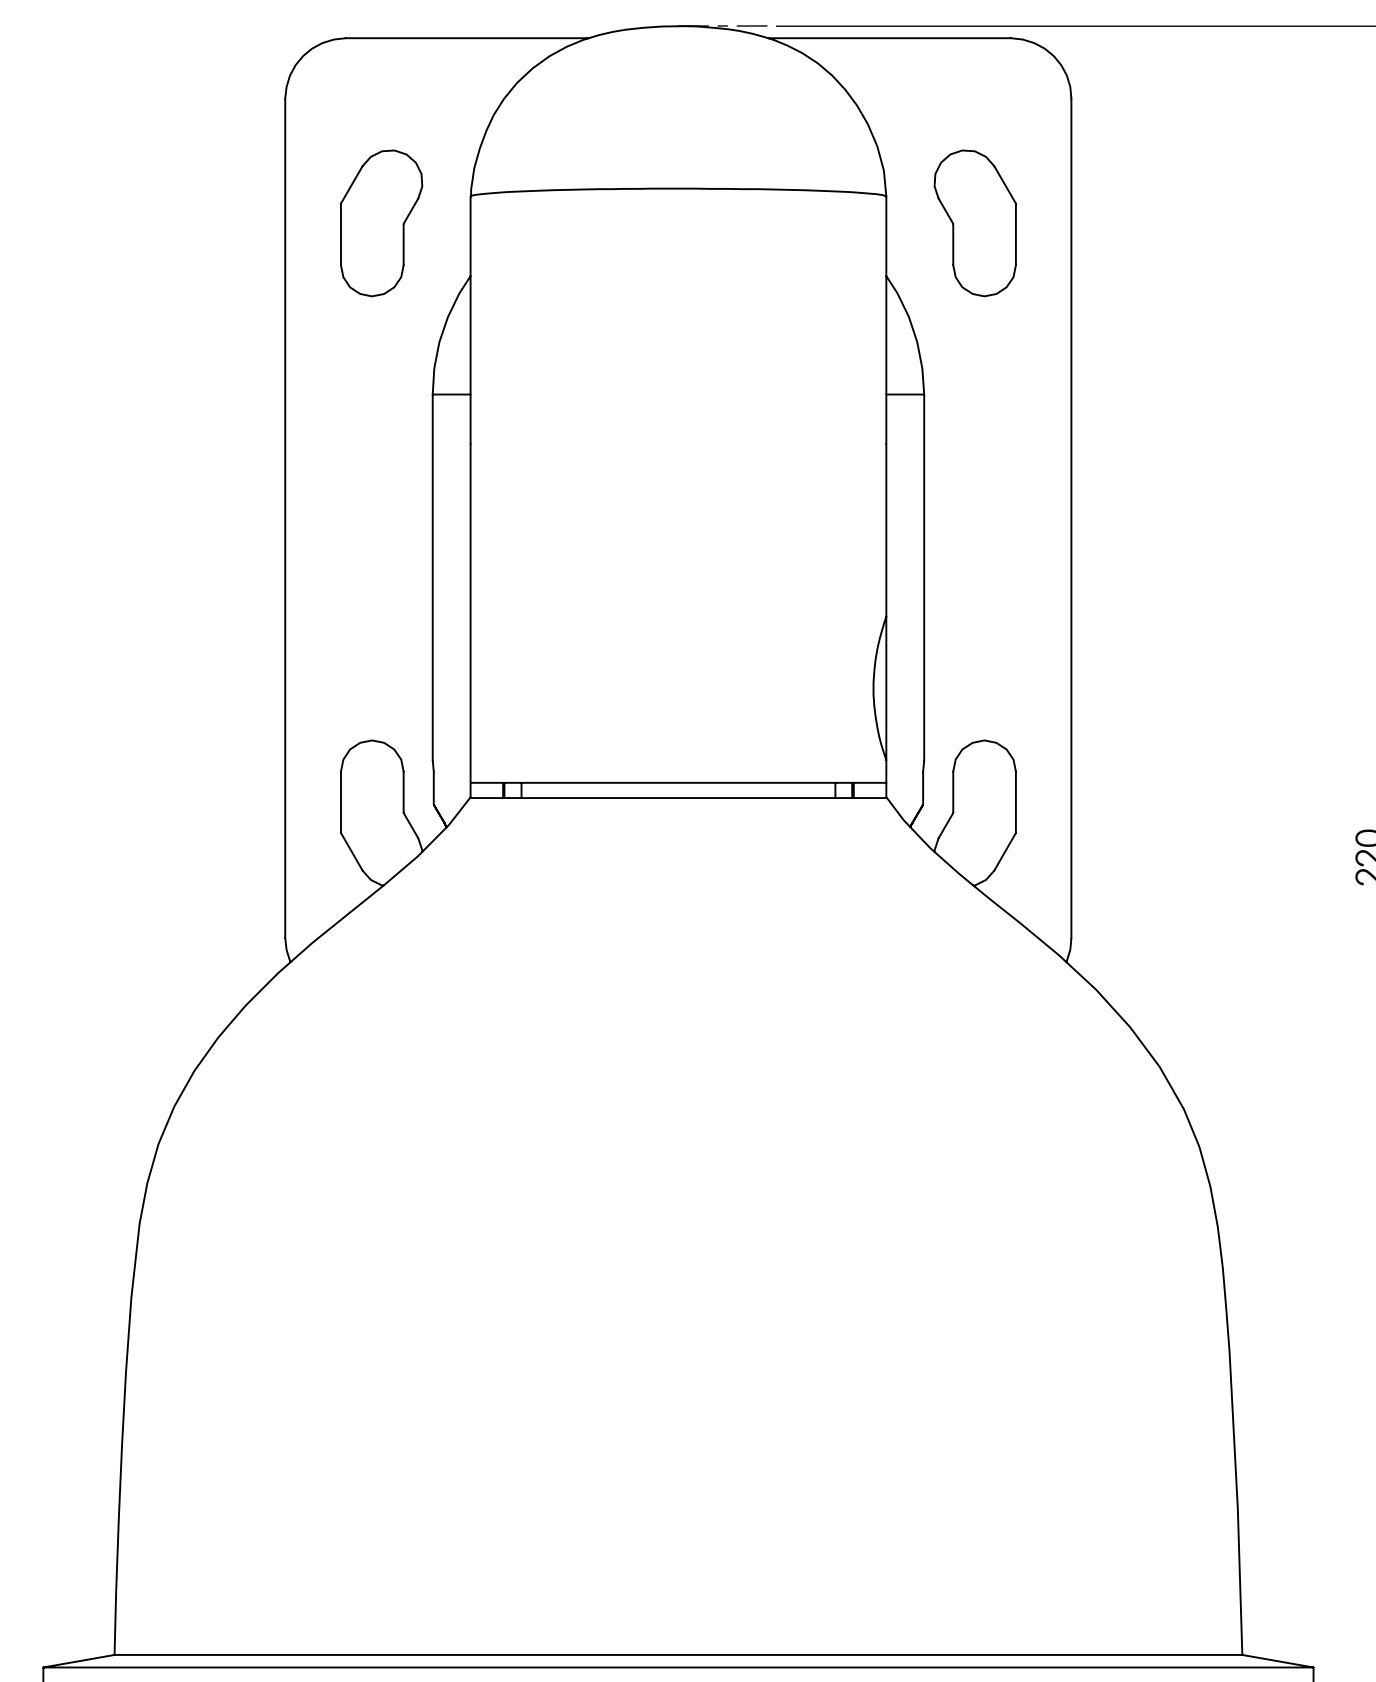

Top

Rev.	Change	Date	Name	Drawn	Checked	Scale	Page
1						1:1	1 of 1

MOBOTIX
Beyond Human Vision

20.072.430-01 Mx-M-VD-W
Equipment