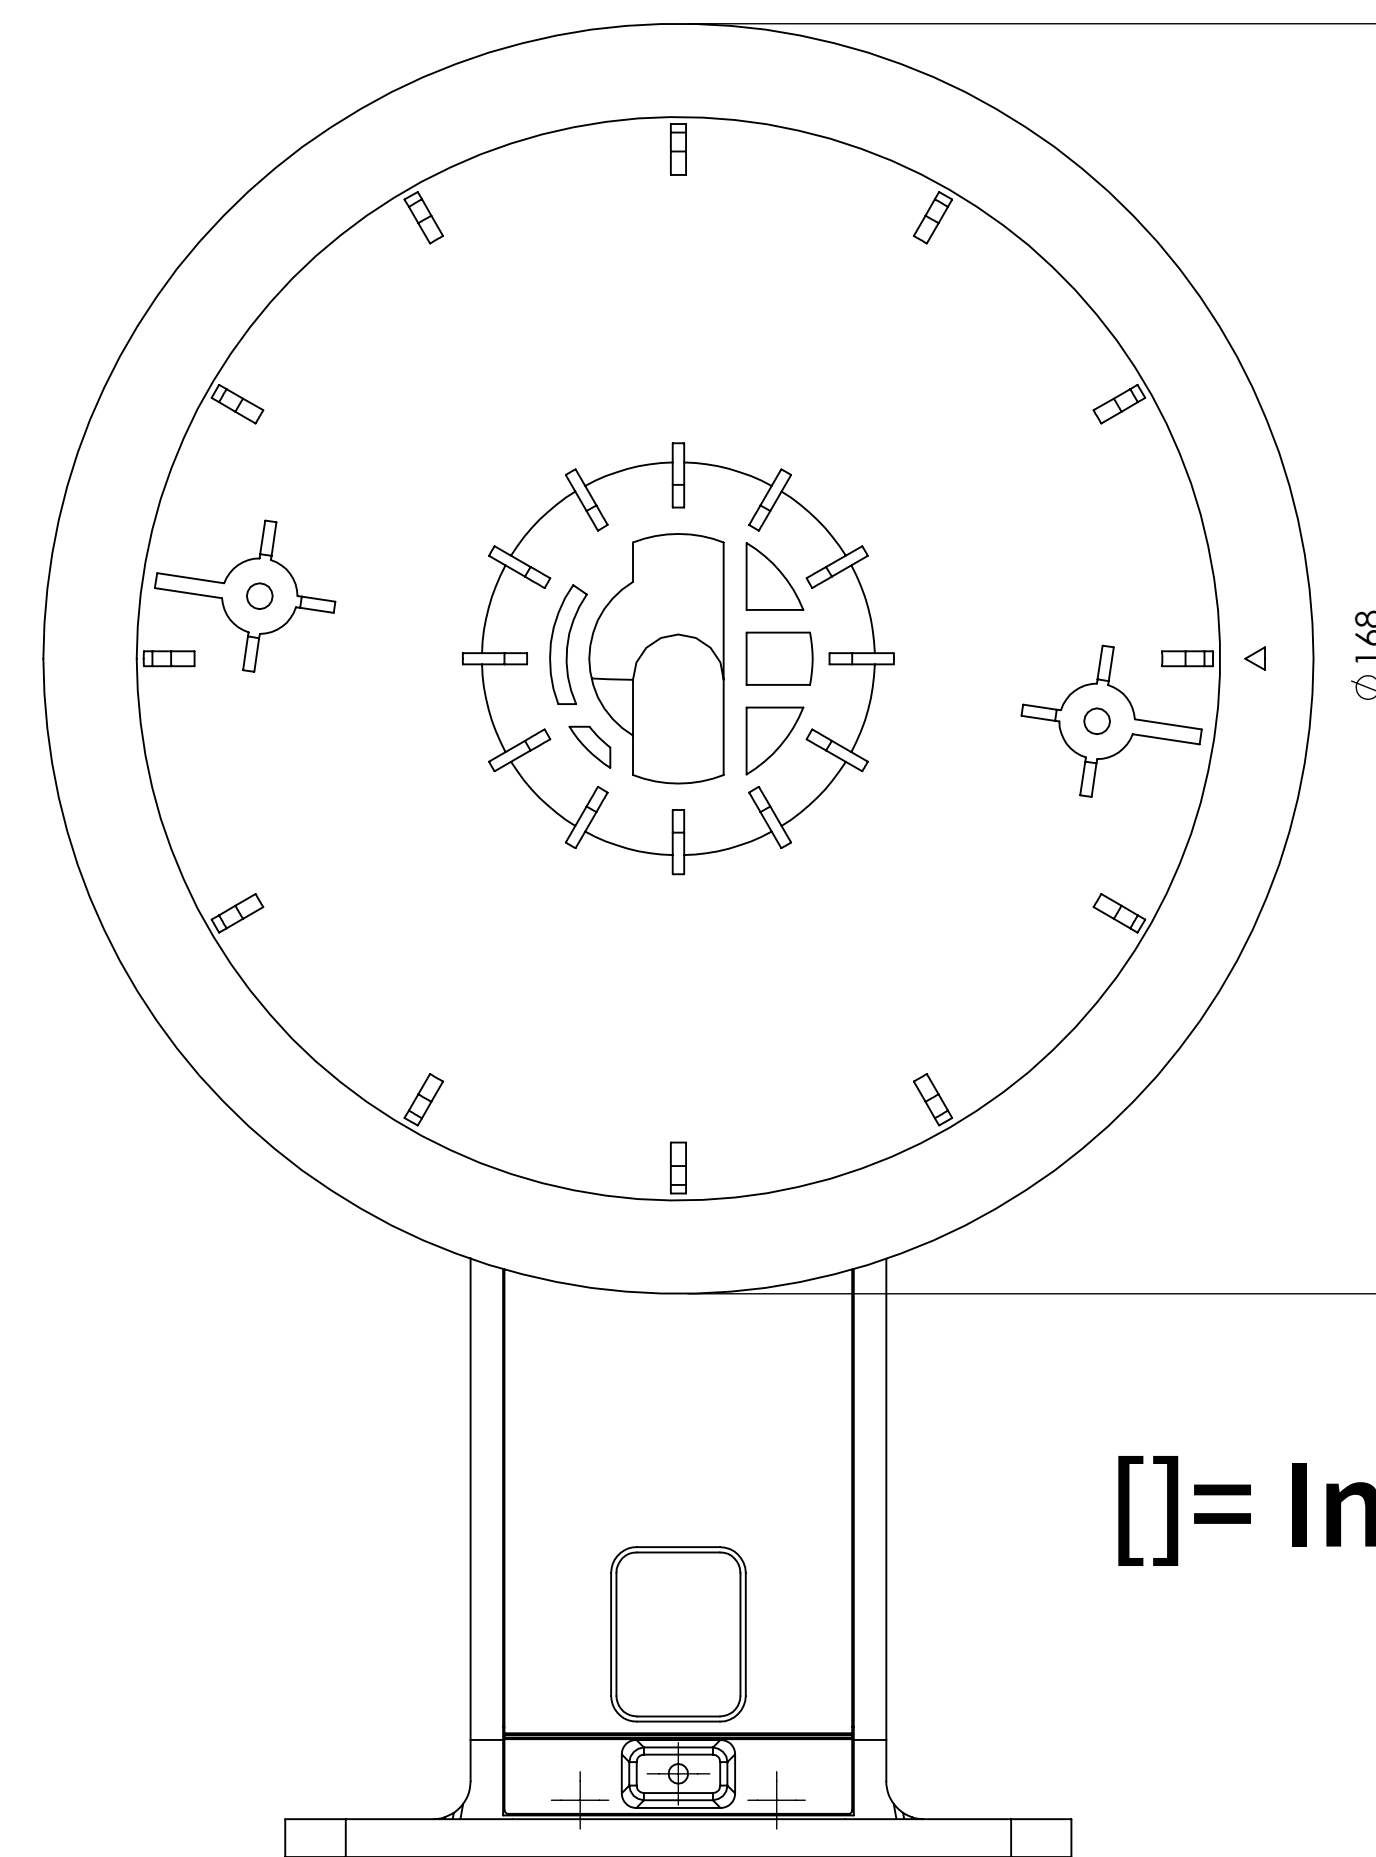

Top

Front

[ ] = Inch