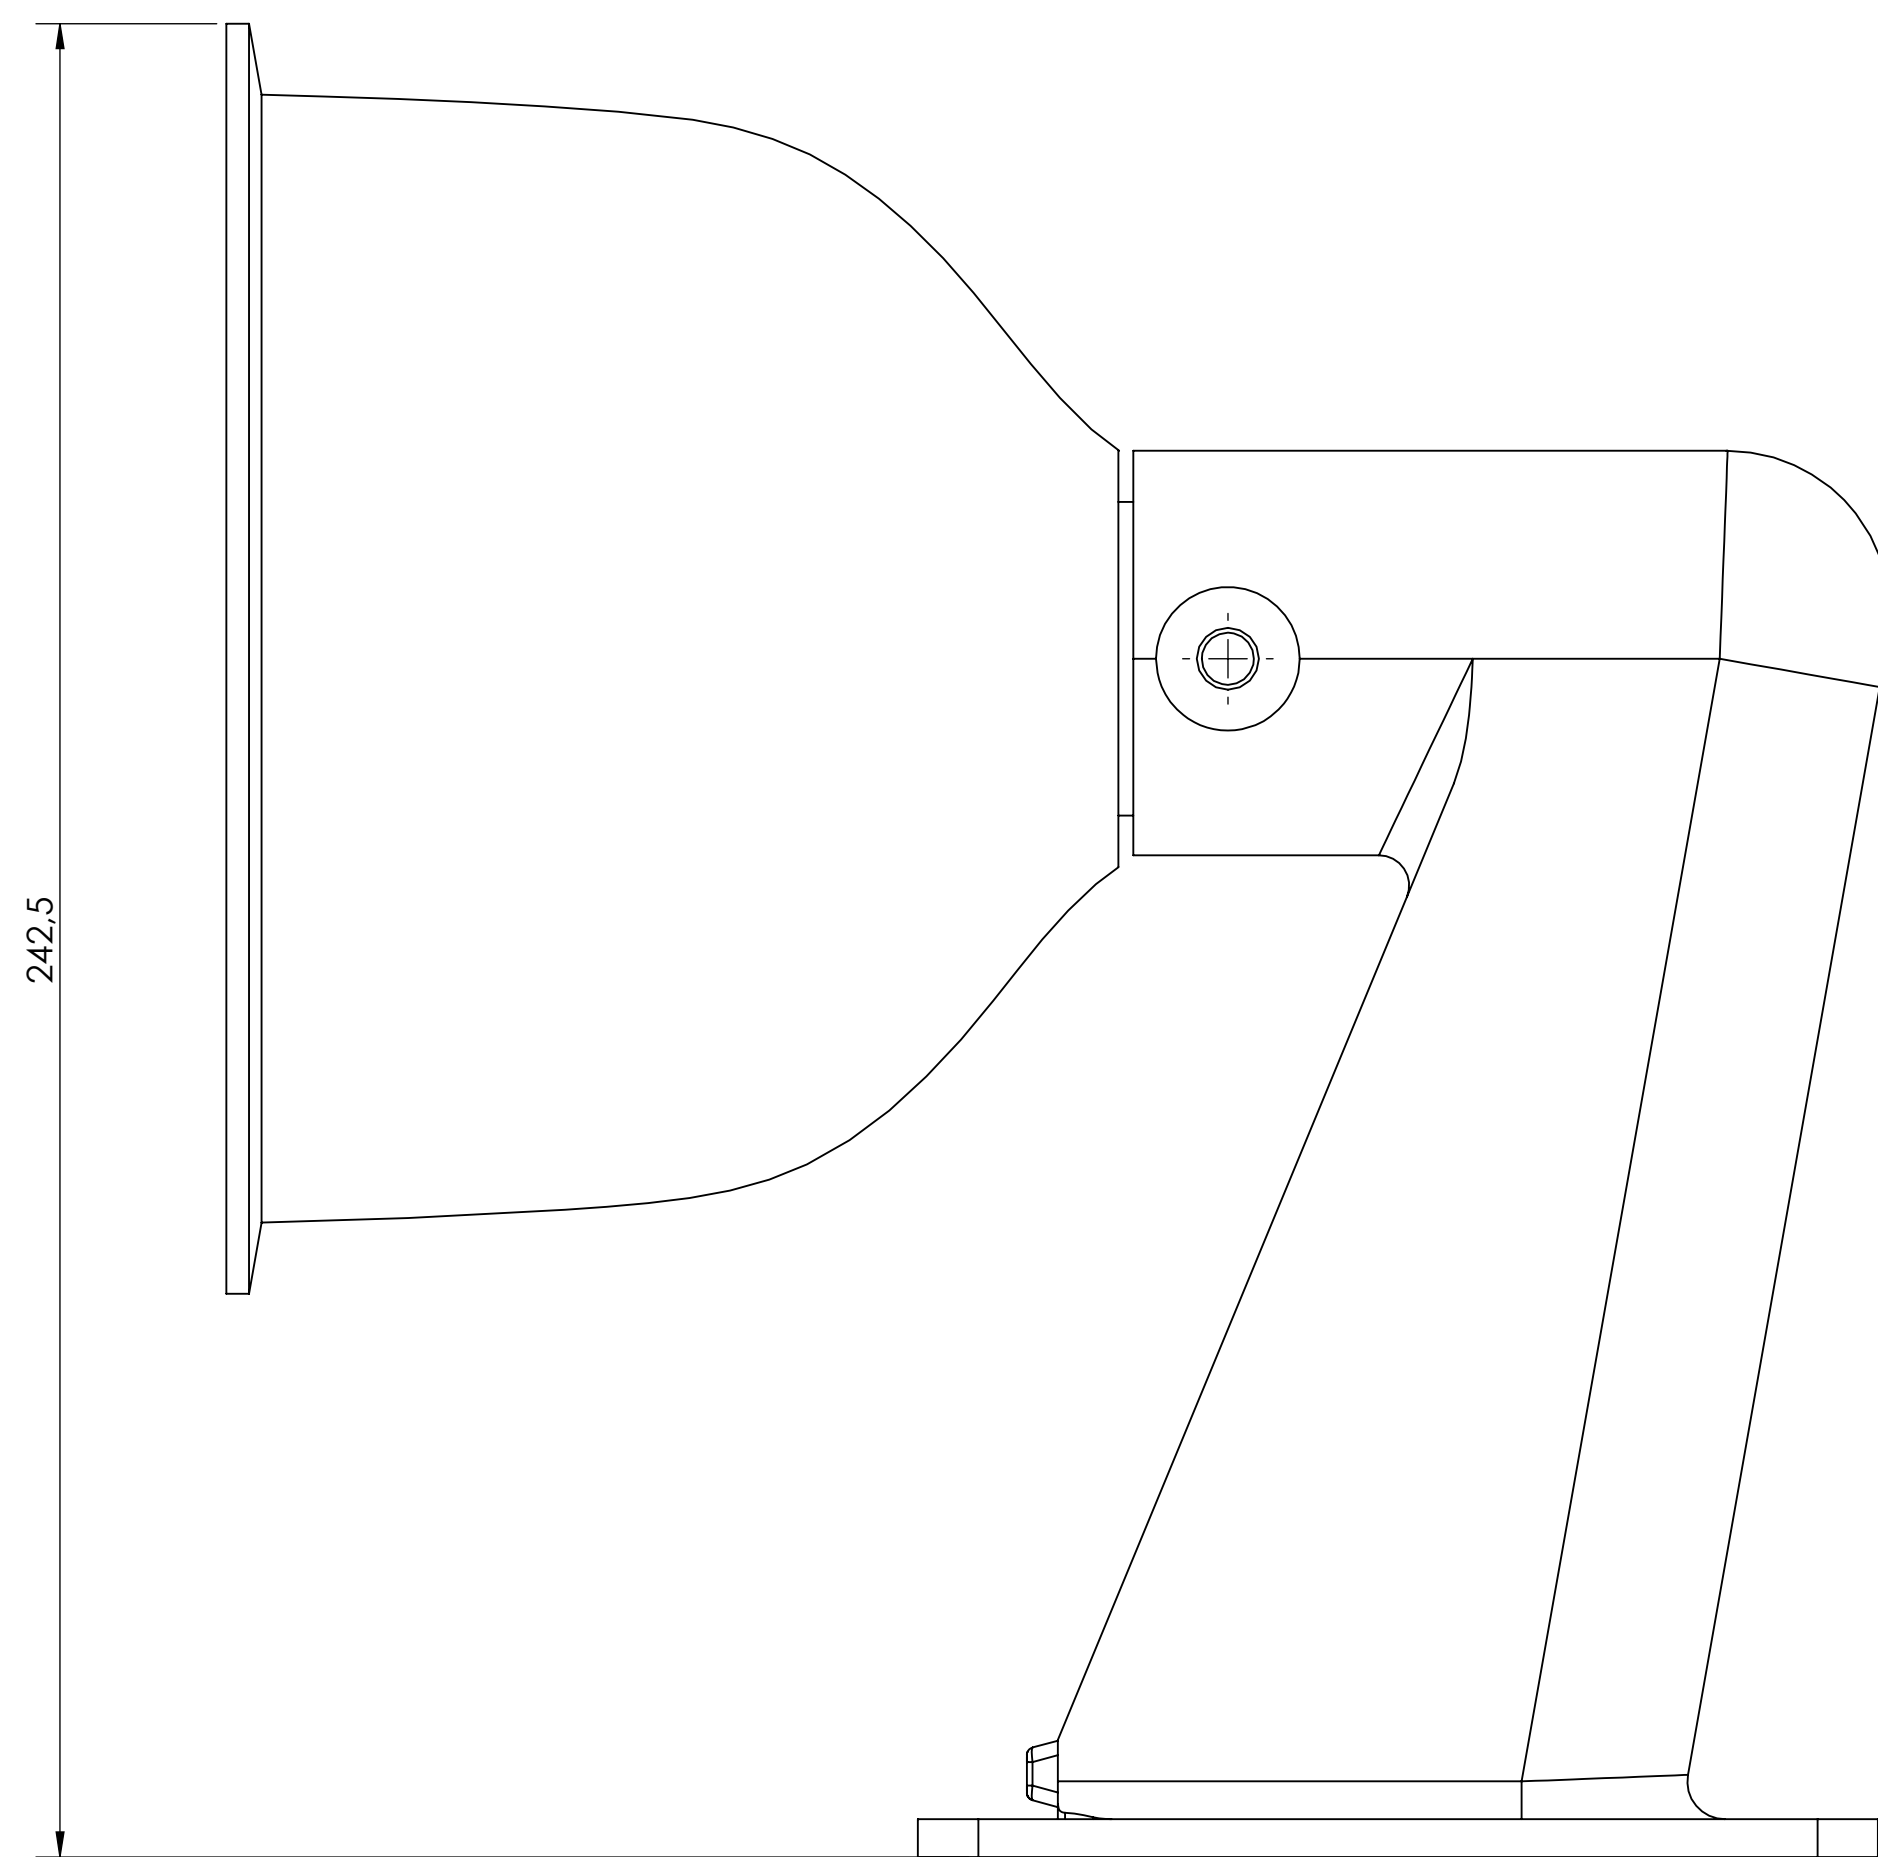

Isometric view

Side

[ ] = Inch

Rev.	Change	Date	Name	Drawn	Checked	Scale	Page
1						1:1	1 of 1

MOBOTIX
Beyond Human Vision

20.072.430-01 Mx-M-VD-W
Equipment