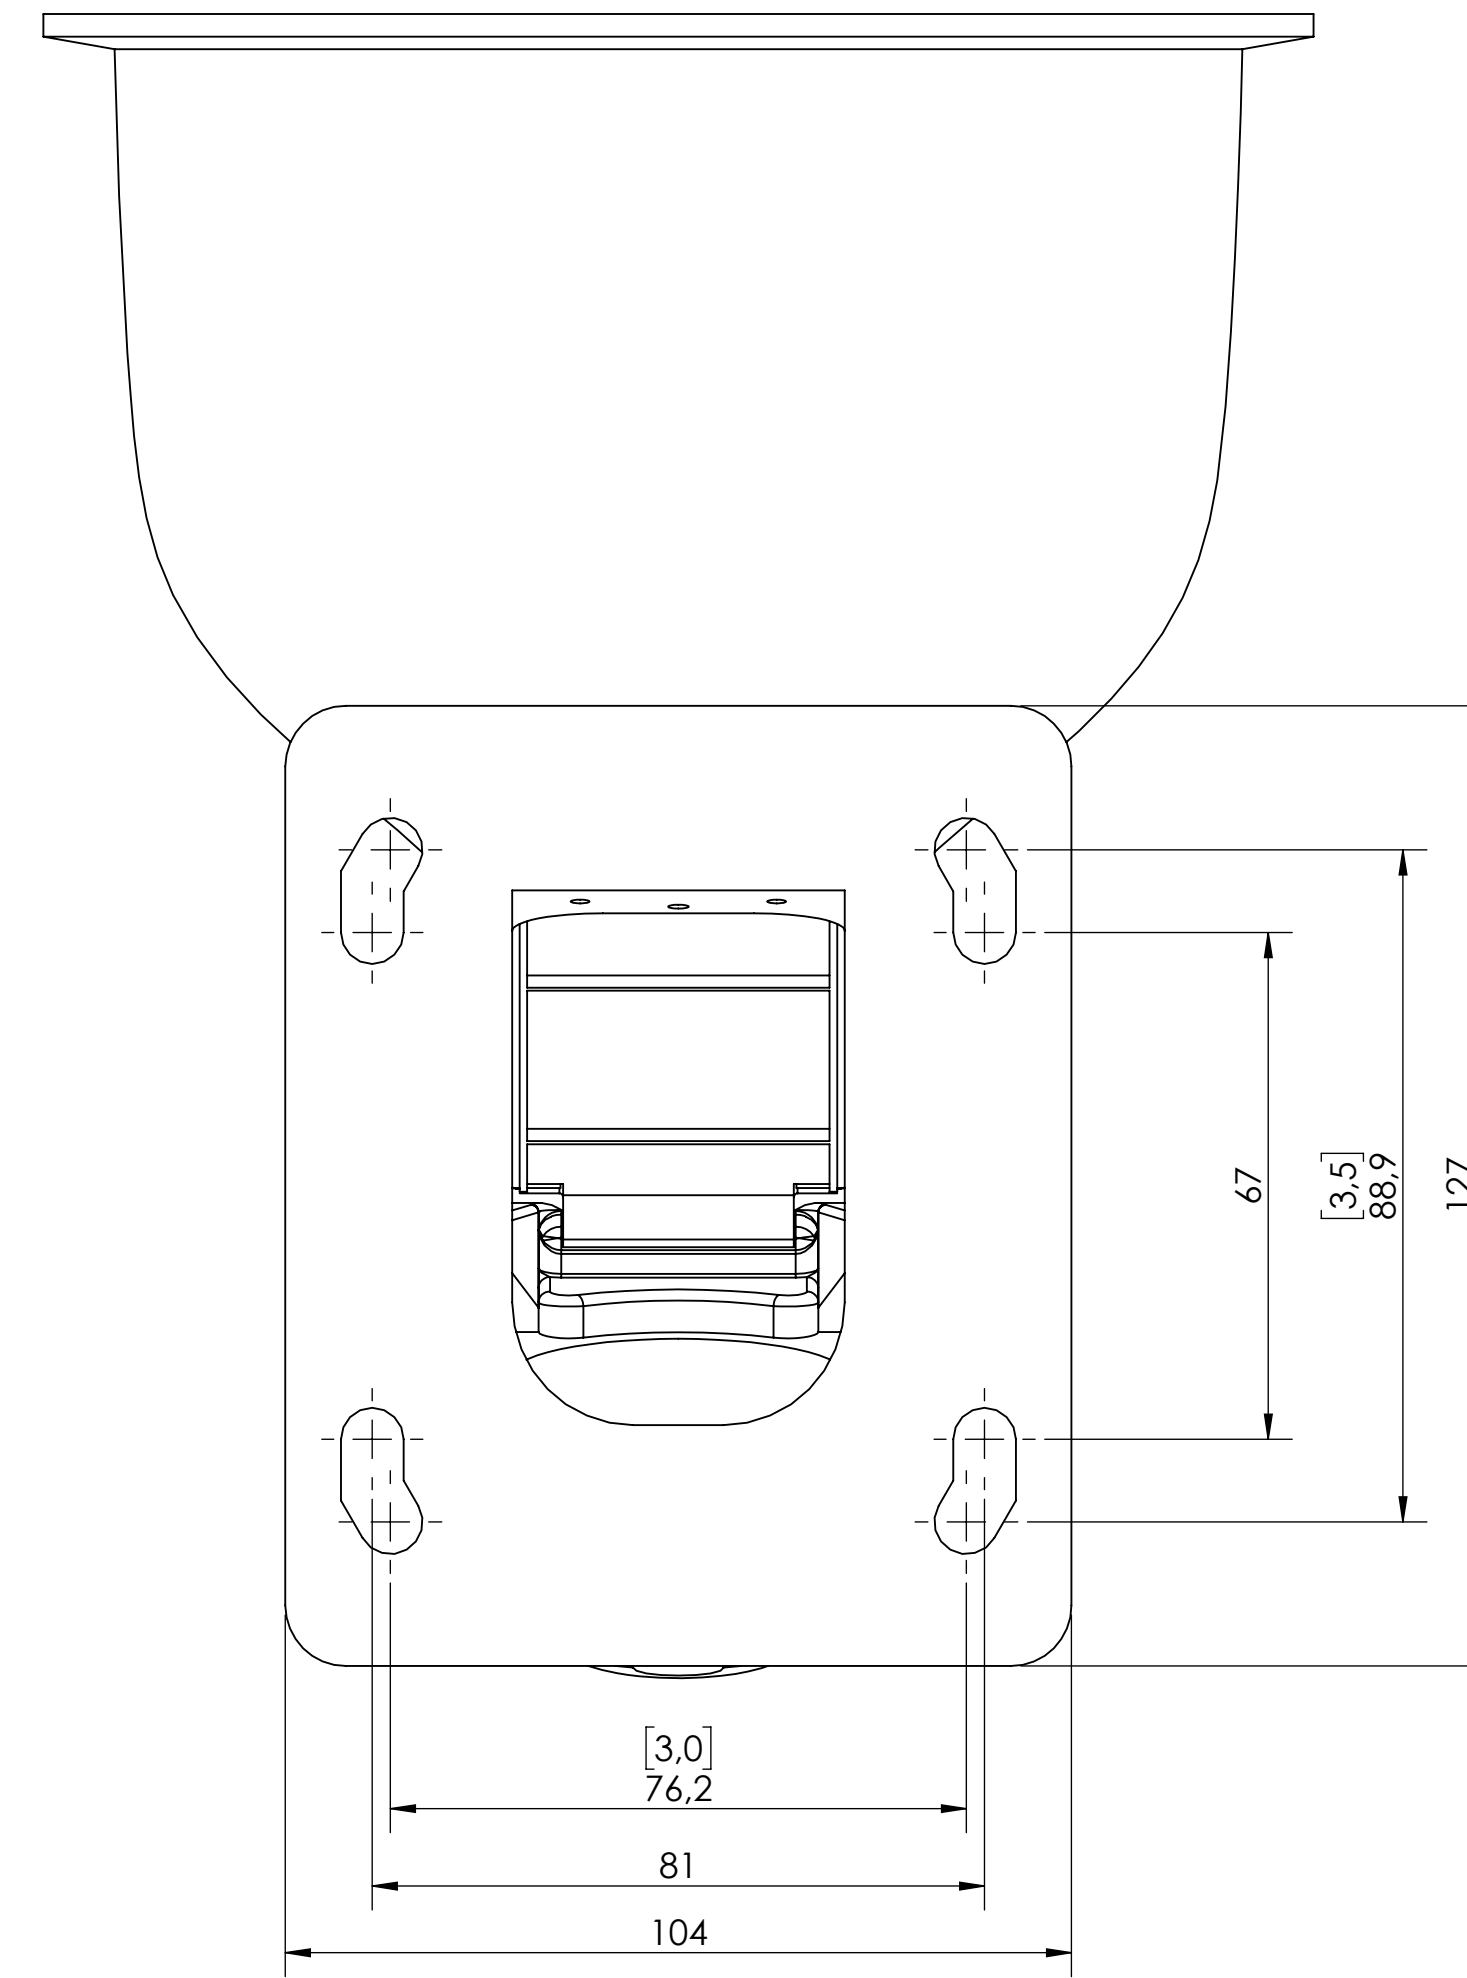

Front

Bottom