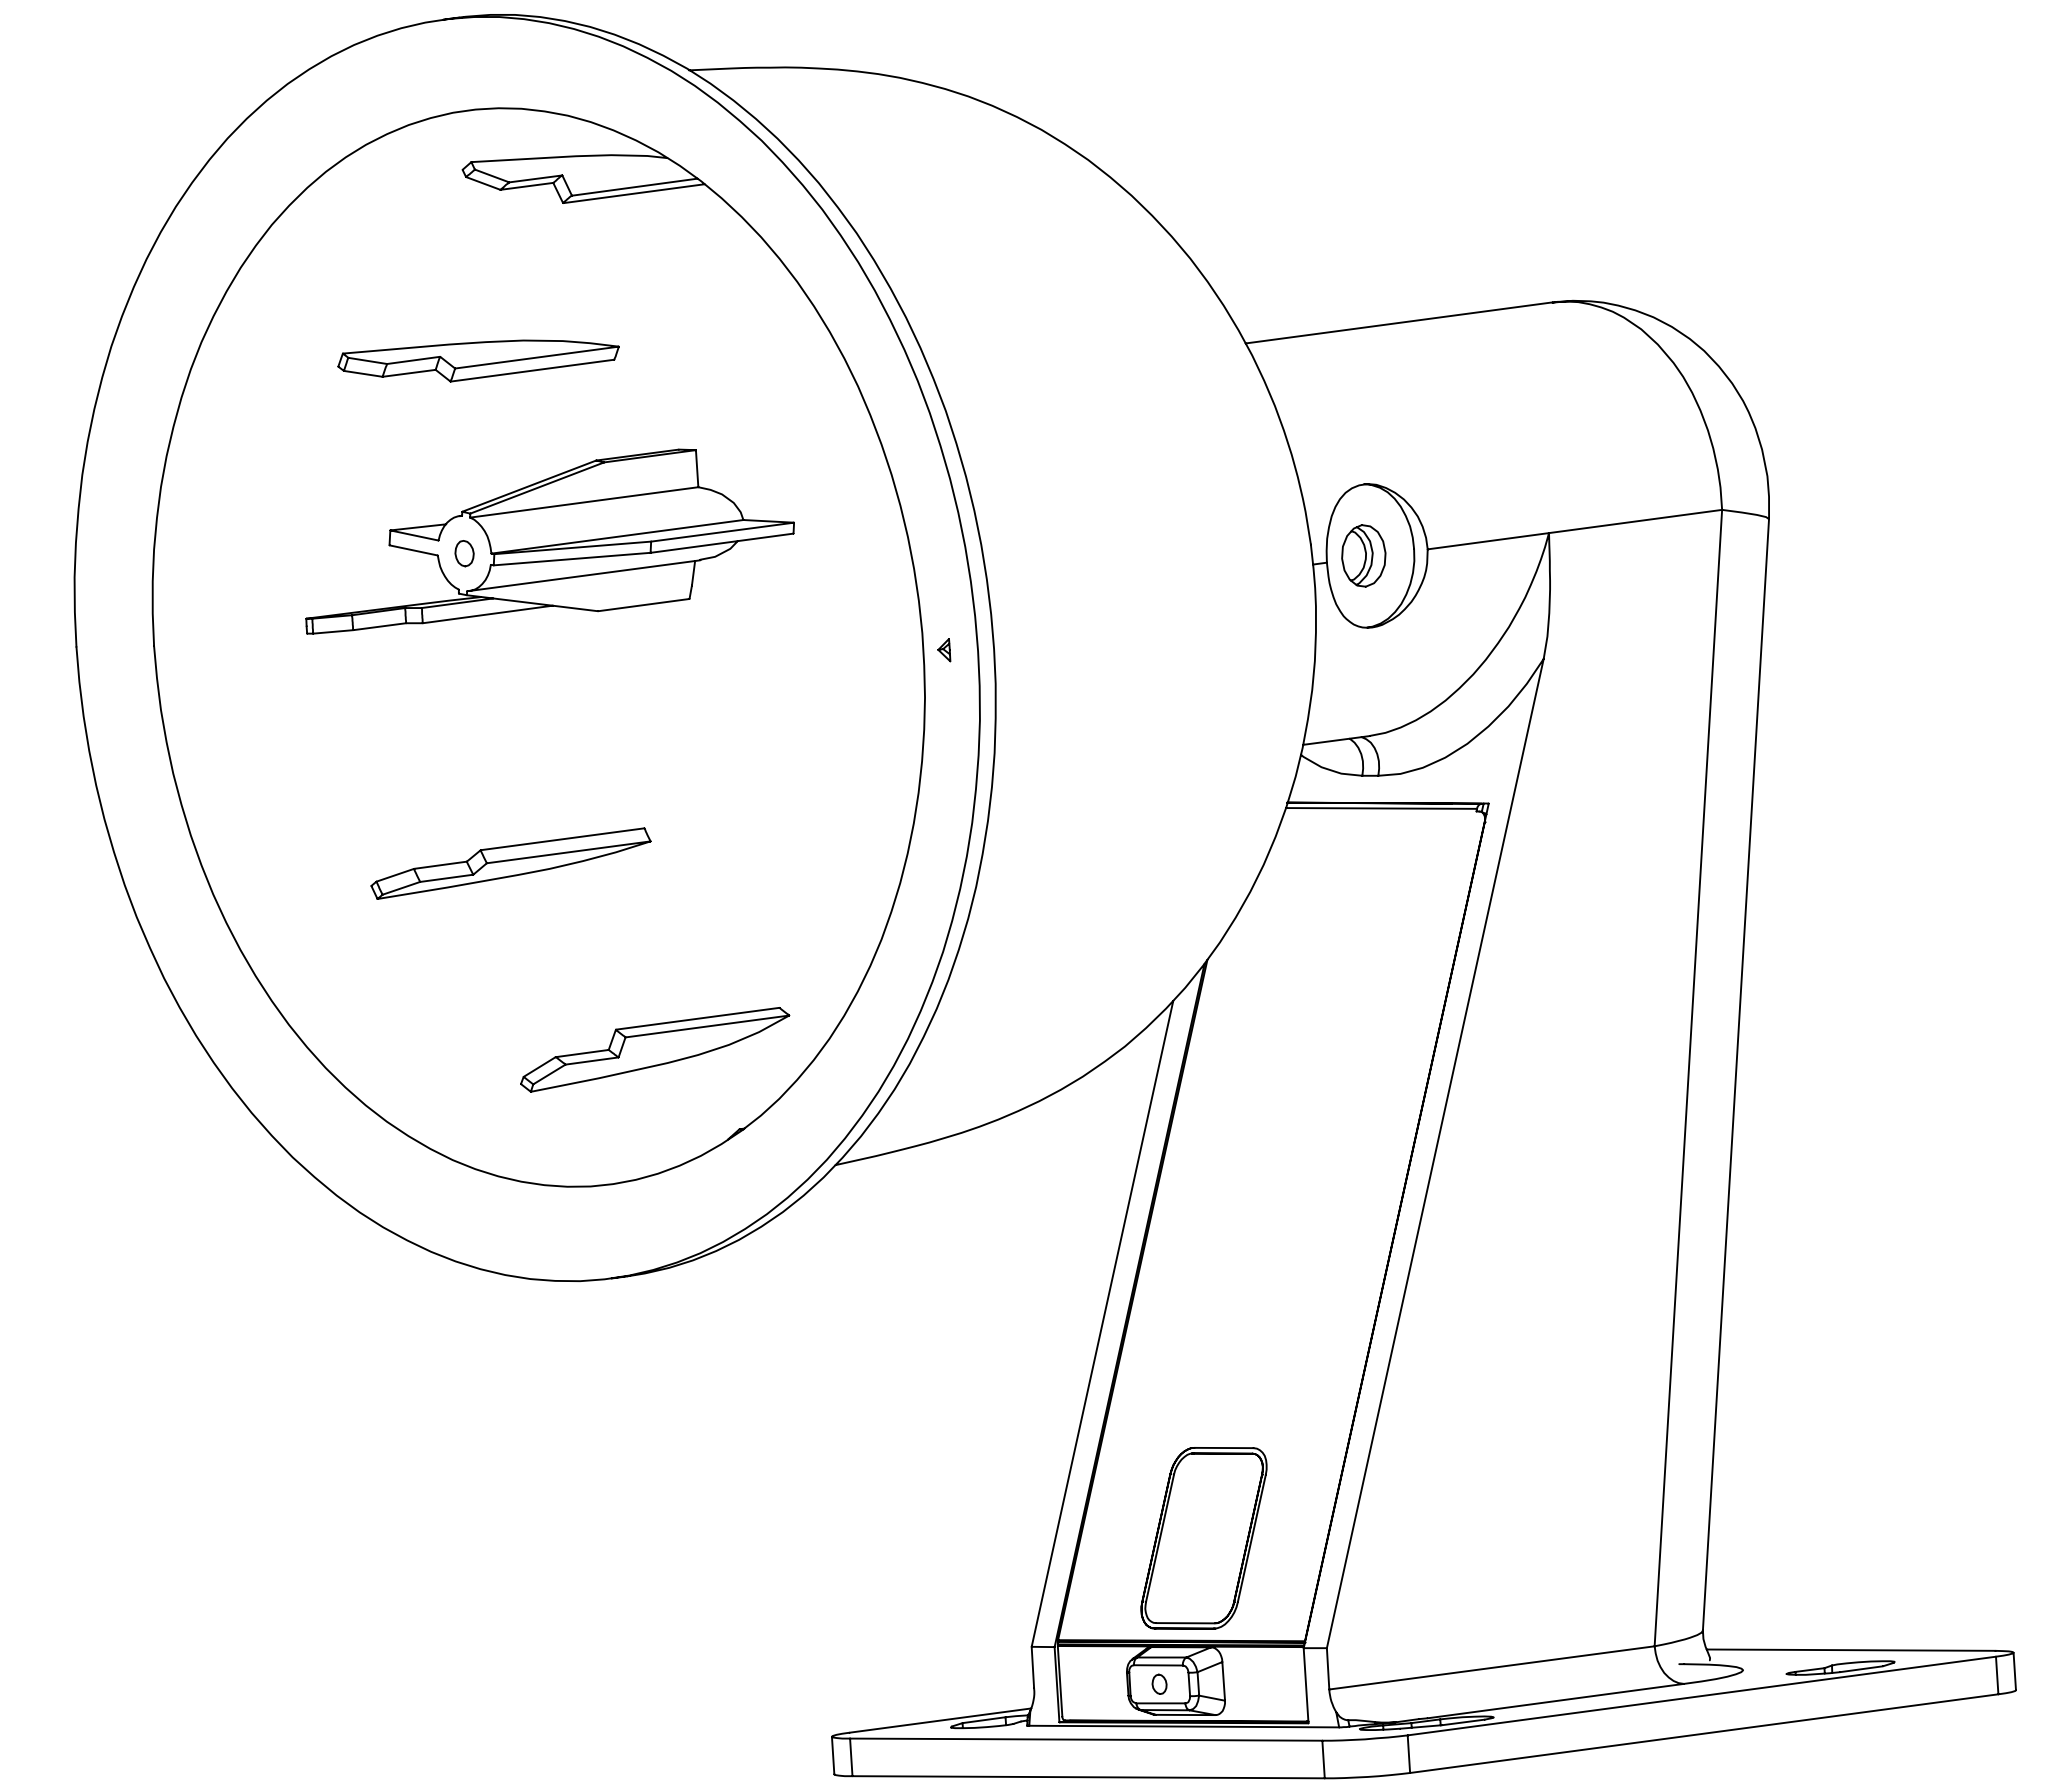

Isometric view